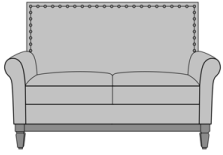

Gandino Lounge

Gandino Love Seat, Scroll
Arm
Model: GAN2A1A
58.5W 31D 40.5H
25AH

Gandino Love Seat, Square
Arm without Arm Caps
Model: GAN2B1A
58.5W 31D 40.5H
25AH

Gandino Love Seat, Square
Arm with Arm Caps
Model: GAN2C1A
58.5W 31D 40.5H
25AH