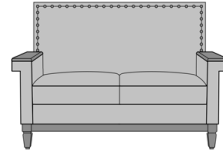

Gandino Lounge

Gandino Love Seat, Scroll
Arm
Model: GAN2A1A
58.5W 31D 40.5H
25AH

Gandino Love Seat, Square
Arm without Arm Caps
Model: GAN2B1A
58.5W 31D 40.5H
25AH

Gandino Love Seat, Square
Arm with Arm Caps
Model: GAN2C1A
58.5W 31D 40.5H
25AH