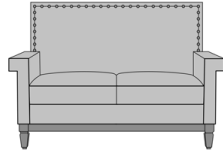

Gandino Lounge

Gandino Love Seat, Scroll
Arm
Model: GAN2A1A
58.5W 31D 40.5H
25AH

Gandino Love Seat, Square
Arm without Arm Caps
Model: GAN2B1A
58.5W 31D 40.5H
25AH

Gandino Love Seat, Square
Arm with Arm Caps
Model: GAN2C1A
58.5W 31D 40.5H
25AH