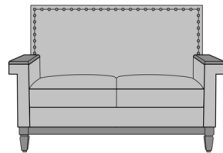

Gandino Love Seat, Square Arm with Arm Caps
Model: GAN2C1A
58.5W 31D 40.5H
25AH