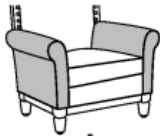

Arm Style

A
Scroll