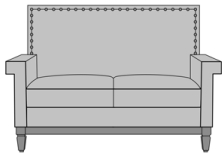

Gandino Love Seat, Square Arm without Arm Caps
Model: GAN2B1A
58.5W 31D 40.5H
25AH