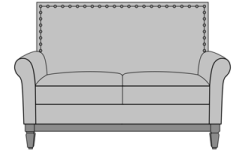

Product Statement of Line Images

Gandino Lounge Chair, Scroll Arm  
Model: GAN1A1A  
34.5W 31D 40.5H  
25AH

Gandino Lounge Chair, Square Arm without Arm Caps  
Model: GAN1B1A  
34.5W 31D 40.5H  
25AH

Gandino Lounge Chair, Square Arm with Arm Caps  
Model: GAN1C1A  
34.5W 31D 40.5H  
25AH