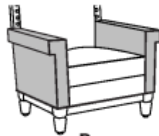

Product Dimensions and Specs

Overall	34.5W 31D 40.5H
Seat	22.5W 20D 19H
Arm	25H
Wt.	105 lbs
Wt. Capacity	350 lbs

Product Configurations

Gandino Collection

GANXXXX

Seat Style

Arm Style

B
Square

Leg Shape

Nail Head Trim