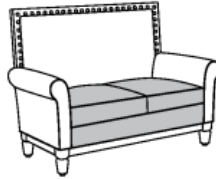

Product Dimensions and Specs

Overall	34.5W 31D 40.5H
Seat	22.5W 20D 19H
Arm	25H
Wt.	105 lbs
Wt. Capacity	350 lbs

Product Configurations

Gandino Collection

GANXXXX

Seat Style

**1**  
Single Seater

**2**  
Love Seat