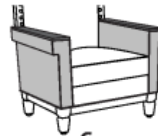

C
Square with Arm Caps