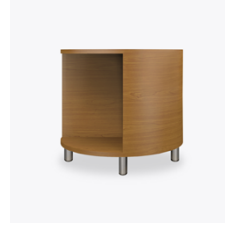

Formosa Round End Table,
without Shelf, Solid Surface
Top, Brushed Aluminum
Cylinder Legs
Model: DMC0BF
24W 24D 22H

Formosa Round End Table,
with Shelf, Kwalu Cylinder
Legs
Model: DMC1AC
24W 24D 22H

Formosa Round End Table,
with Shelf, Brushed Aluminum
Cylinder Legs
Model: DMC1AF
24W 24D 22H

Formosa Round End Table,
with Shelf, Solid Surface Top,
Kwalu Cylinder Legs
Model: DMC1BC
24W 24D 22H

Formosa Round End Table,
with Shelf, Solid Surface Top,
Brushed Aluminum Cylinder
Legs
Model: DMC1BF
24W 24D 22H

Optional Shelf

Available with a shelf which is optional.

Optional Top Shape

Choose from 2 optional top shapes - Oval or Round.

Other Table Styles

Collection includes coffee and end tables.

10 Year Warranty

We offer a 10 Year Performance Warranty on both construction and finish, so the product is guaranteed to stay looking like new for 10 years.