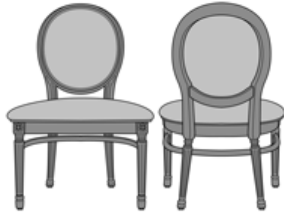

## Firenze Dining

Firenze Dining Chair  
Model: 2011  
23.5W 23.5D 36.5H  
26AH

Firenze Side Chair, Armless  
Model: 2012  
21W 19.75D 36.25H