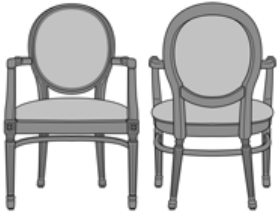

## Firenze Dining

Firenze Dining Chair  
Model: 2011  
23.5W 23.5D 36.5H  
26AH

Firenze Side Chair, Armless  
Model: 2012  
21W 19.75D 36.25H