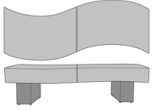

Fermo Bench

Fermo Bench, 6' Seat Width
Model: FMOBN111
72W 30D 19H

Fermo Bench 8' Seat Width
Model: FMOBN211
96W 30D 19H

Fermo Bench 10' Seat Width
Model: FMOBN311
120W 30D 19H