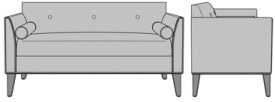

Falmenta Bench 26" AH, 30" H, with Pillow Piping, Piping Arms & Back
Model: FALBA111
52W 25D 30H
26AH

Falmenta Bench, 30"H 26"AH,
Bolster Pillows w/ Piping, Nail
Head Detail Arm/Base, Back
Button Detail
Model: FALBA122
52W 25D 30H
26AH