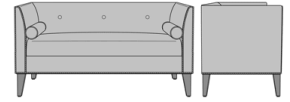

Falmenta Bench 30" AH, 30" H, with Pillow Piping, Piping Arms & Back
Model: FALBB111
52W 25D 30H 30AH

Falmenta Bench, 30"H 30"AH, Bolster Pillows w/ Piping, Nail Head Detail Arm/Base, Back Button Detail
Model: FALBB122
52W 25D 30H 30AH