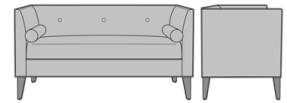

Falmenta Bench, 30"H 26"AH,
w/o Pillows, Nail Head Detail
Arm/Base, w/o Back Detail
Model: FALBA221
52W 25D 30H
26AH

Falmenta Bench, 30"H 26"AH,
w/o Pillows, Nail Head Detail
Arm/Base, Back Button Detail
Model: FALBA222
52W 25D 30H
26AH

Falmenta Bench, 30"H 26"AH,
w/o Pillows, Nail Head Detail
Arm/Base, Back Stitching
Detail
Model: FALBA223
52W 25D 30H
26AH

Falmenta Bench 30" AH, 30"
H, without Pillow Piping,
without Piping Arms & Back,
without Nail Head
Model: FALBB001
52W 25D 30H
30AH