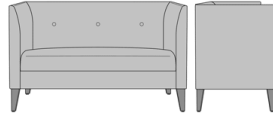

Falmenta Bench 35" AH, 35" H, with Pillow Piping, Nail Head Detail Arms & Back
Model: FALBC121
52W 25D 35H 35AH

Falmenta Bench, 35"H 35"AH,
w/o Pillows, w/o Nail
Head/Piping Detail, Back
Button Detail
Model: FALBC202
52W 25D 35H
35AH