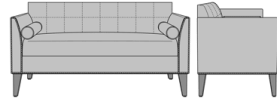

Falmenta Bench, 30"H 26"AH, Bolster Pillows w/ Piping, with Piping Detail, Back Button Detail
Model: FALBA112
52W 25D 30H
26AH

Falmenta Bench, 30"H 26"AH,
Bolster Pillows w/ Piping, Nail
Head Detail Arm/Base, Back
Stitch Detail
Model: FALBA123
52W 25D 30H
26AH