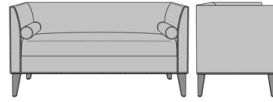

Falmenta Bench, 30"H 30"AH, Bolster Pillows w/ Piping, w/o Nail Head/Piping, Back Stitching Detail
Model: FALBB103
52W 25D 30H 30AH

Falmenta Bench 30" AH, 30" H, with Pillow Piping, Nail Head Detail Arms & Back
Model: FALBB121
52W 25D 30H 30AH