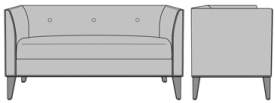

Falmenta Bench, 30"H 30"AH,
w/o Pillows, with Piping Detail,
w/o Back Detail
Model: FALBB211
52W 25D 30H
30AH

Falmenta Bench, 30"H 30"AH,
w/o Pillows, with Piping Detail,
Back Button Detail
Model: FALBB212
52W 25D 30H
30AH

Falmenta Bench, 30"H 30"AH,
w/o Pillows, with Piping Detail,
Back Stitching Detail
Model: FALBB213
52W 25D 30H
30AH

Falmenta Bench, 30"H 30"AH,
w/o Pillows, Nail Head Detail
Arm/Base, w/o Back Detail
Model: FALBB221
52W 25D 30H
30AH