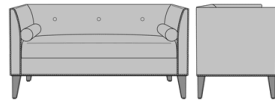

Falmenta Bench 30" AH, 30"
H, without Pillow Piping,
Piping Arms & Back
Model: FALBB011
52W 25D 30H
30AH

Falmenta Bench, 30"H 30"AH, Bolster Pillows, Nail Head Detail Arm/Base, Back Button Detail
Model: FALBB022
52W 25D 30H 30AH