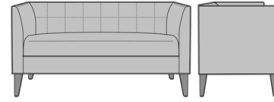

Falmenta Bench, 30"H 30"AH, w/o Pillows, w/o Nail Head/Piping Detail, Back Button Detail
Model: FALBB202
52W 25D 30H 30AH

Falmenta Bench, 30"H 30"AH,
w/o Pillows, with Piping Detail,
Back Stitching Detail
Model: FALBB213
52W 25D 30H
30AH