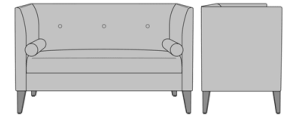

Falmenta Bench, 30"H 30"AH,
w/o Pillows, with Piping Detail,
w/o Back Detail
Model: FALBB211
52W 25D 30H
30AH

Falmenta Bench, 30"H 30"AH,
w/o Pillows, with Piping Detail,
Back Button Detail
Model: FALBB212
52W 25D 30H
30AH

Falmenta Bench, 30"H 30"AH,
w/o Pillows, with Piping Detail,
Back Stitching Detail
Model: FALBB213
52W 25D 30H
30AH

Falmenta Bench, 30"H 30"AH,
w/o Pillows, Nail Head Detail
Arm/Base, w/o Back Detail
Model: FALBB221
52W 25D 30H
30AH