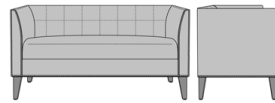

Falmenta Bench, 30"H 30"AH,
w/o Pillows, with Piping Detail,
w/o Back Detail
Model: FALBB211
52W 25D 30H
30AH

Falmenta Bench, 30"H 30"AH,
w/o Pillows, with Piping Detail,
Back Button Detail
Model: FALBB212
52W 25D 30H
30AH

Falmenta Bench, 30"H 30"AH,
w/o Pillows, with Piping Detail,
Back Stitching Detail
Model: FALBB213
52W 25D 30H
30AH

Falmenta Bench, 30"H 30"AH,
w/o Pillows, Nail Head Detail
Arm/Base, w/o Back Detail
Model: FALBB221
52W 25D 30H
30AH