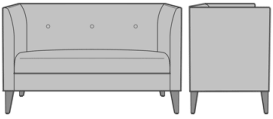

Falmenta Bench, 35"H 35"AH,
w/o Pillows, with Piping Detail,
Back Button Detail
Model: FALBC212
52W 25D 35H
35AH