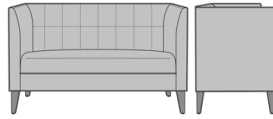

Falmenta Bench, 35"H 35"AH,
w/o Pillows, with Piping Detail,
Back Stitching Detail
Model: FALBC213
52W 25D 35H
35AH