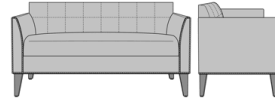

Falmenta Bench, 30"H 26"AH,
w/o Pillows, with Piping Detail,
Back Button Detail
Model: FALBA212
52W 25D 30H
26AH

Falmenta Bench, 30"H 26"AH,
w/o Pillows, Nail Head Detail
Arm/Base, Back Stitching
Detail
Model: FALBA223
52W 25D 30H
26AH