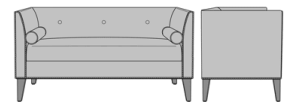

Falmenta Bench, 30"H
30"AH, Bolster Pillows, with
Piping Detail, Back Stitching
Detail
Model: FALBB013
52W 25D 30H
30AH

Falmenta Bench 30" AH, 30"
H, without Pillow Piping, Nail
Head Detail Arms & Back
Model: FALBB021
52W 25D 30H
30AH

Falmenta Bench, 30"H
30"AH, Bolster Pillows, Nail
Head Detail Arm/Base, Back
Button Detail
Model: FALBB022
52W 25D 30H
30AH

Falmenta Bench, 30"H
30"AH, Bolster Pillows, Nail
Head Detail Arm/Base, Back
Stitching Detail
Model: FALBB023
52W 25D 30H
30AH

Falmenta Bench 30" AH, 30"
H, with Pillow Piping, without
Piping Arms & Back, without
Nail Head
Model: FALBB101
52W 25D 30H
30AH

Falmenta Bench, 30"H
30"AH, Bolster Pillows w/
Piping, w/o Nail Head/Piping,
Back Button Detail
Model: FALBB102
52W 25D 30H
30AH

Falmenta Bench, 30"H
30"AH, Bolster Pillows w/
Piping, w/o Nail Head/Piping,
Back Stitching Detail
Model: FALBB103
52W 25D 30H
30AH

Falmenta Bench 30" AH, 30"
H, with Pillow Piping, Piping
Arms & Back
Model: FALBB111
52W 25D 30H
30AH