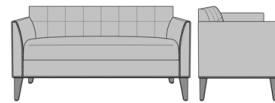

Falmenta Bench, 30"H
26"AH, w/o Pillows, Nail
Head Detail Arm/Base, Back
Stitching Detail
Model: FALBA223
52W 25D 30H
26AH