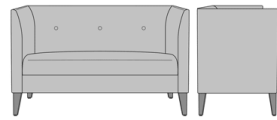

Falmenta Bench, 35"H
35"AH, w/o Pillows, w/o Nail
Head/Piping Detail, Back
Button Detail
Model: FALBC202
52W 25D 35H
35AH