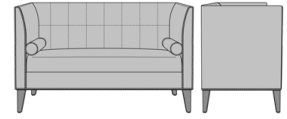

Falmenta Bench, 35"H
35"AH, Bolster Pillows w/
Piping, with Piping Detail,
Back Button Detail
Model: FALBC112
52W 25D 35H
35AH

Falmenta Bench, 35"H
35"AH, Bolster Pillows w/
Piping, Nail Head Detail
Arm/Base, Back Stitch Detail
Model: FALBC123
52W 25D 35H
35AH