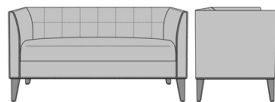

Falmenta Bench, 30"H
30"AH, Bolster Pillows w/
Piping, Nail Head Detail
Arm/Base, Back Stitch Detail
Model: FALBB123
52W 25D 30H
30AH

Falmenta Bench, 30"H
30"AH, w/o Pillows, w/o Nail
Head/Piping Detail, w/o Back
Detail
Model: FALBB201
52W 25D 30H
30AH

Falmenta Bench, 30"H
30"AH, w/o Pillows, w/o Nail
Head/Piping Detail, Back
Button Detail
Model: FALBB202
52W 25D 30H
30AH

Falmenta Bench, 30"H
30"AH, w/o Pillows, w/o Nail
Head/Piping Detail, Back
Stitching Detail
Model: FALBB203
52W 25D 30H
30AH

Falmenta Bench, 30"H
30"AH, w/o Pillows, with
Piping Detail, w/o Back
Detail
Model: FALBB211
52W 25D 30H
30AH

Falmenta Bench, 30"H
30"AH, w/o Pillows, with
Piping Detail, Back Button
Detail
Model: FALBB212
52W 25D 30H
30AH

Falmenta Bench, 30"H
30"AH, w/o Pillows, with
Piping Detail, Back Stitching
Detail
Model: FALBB213
52W 25D 30H
30AH

Falmenta Bench, 30"H
30"AH, w/o Pillows, Nail
Head Detail Arm/Base, w/o
Back Detail
Model: FALBB221
52W 25D 30H
30AH