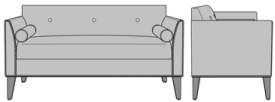

Falmenta Bench, 30"H
26"AH, Bolster Pillows, Nail
Head Detail Arm/Base, Back
Stitching Detail
Model: FALBA023
52W 25D 30H
26AH

Falmenta Bench 26" AH, 30"
H, with Pillow Piping, without
Piping Arms & Back, without
Nail Head
Model: FALBA101
52W 25D 30H
26AH

Falmenta Bench, 30"H
26"AH, Bolster Pillows w/
Piping, w/o Nail Head/Piping,
Back Button Detail
Model: FALBA102
52W 25D 30H
26AH

Falmenta Bench, 30"H
26"AH, Bolster Pillows w/
Piping, w/o Nail Head/Piping,
Back Stitching Detail
Model: FALBA103
52W 25D 30H
26AH

Falmenta Bench 26" AH, 30"
H, with Pillow Piping, Piping
Arms & Back
Model: FALBA111
52W 25D 30H
26AH

Falmenta Bench, 30"H
26"AH, Bolster Pillows w/
Piping, with Piping Detail,
Back Button Detail
Model: FALBA112
52W 25D 30H
26AH

Falmenta Bench, 30"H
26"AH, Bolster Pillows w/
Piping, with Piping Detail,
Back Stitching Detail
Model: FALBA113
52W 25D 30H
26AH

Falmenta Bench 26" AH, 30"
H, with Pillow Piping, Nail
Head Detail Arms & Back
Model: FALBA121
52W 25D 30H
26AH