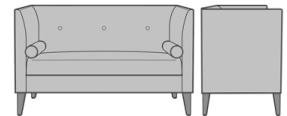

Falmenta Bench, 35"H
35"AH, Bolster Pillows, w/o
Nail Head/Piping Detail, Back
Stitching Detail
Model: FALBC003
52W 25D 35H
35AH

Falmenta Bench 35" AH, 35"
H, without Pillow Piping,
Piping Arms & Back
Model: FALBC011
52W 25D 35H
35AH

Falmenta Bench, 35"H
35"AH, Bolster Pillows, with
Piping Detail, Back Button
Detail
Model: FALBC012
52W 25D 35H
35AH

Falmenta Bench, 35"H
35"AH, Bolster Pillows, with
Piping Detail, Back Stitching
Detail
Model: FALBC013
52W 25D 35H
35AH

Falmenta Bench 35" AH, 35"
H, without Pillow Piping, Nail
Head Detail Arms & Back
Model: FALBC021
52W 25D 35H
35AH

Falmenta Bench, 35"H
35"AH, Bolster Pillows, Nail
Head Detail Arm/Base, Back
Button Detail
Model: FALBC022
52W 25D 35H
35AH

Falmenta Bench, 35"H
35"AH, Bolster Pillows, Nail
Head Detail Arm/Base, Back
Stitching Detail
Model: FALBC023
52W 25D 35H
35AH

Falmenta Bench 35" AH, 35"
H, with Pillow Piping, without
Piping Arms & Back, without
Nail Head
Model: FALBC101
52W 35D 35H
35AH