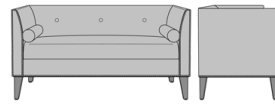

Falmenta Bench 30" AH, 30"
H, without Pillow Piping,
Piping Arms & Back
Model: FALBB011
52W 25D 30H
30AH

Falmenta Bench, 30"H
30"AH, Bolster Pillows, Nail
Head Detail Arm/Base, Back
Button Detail
Model: FALBB022
52W 25D 30H
30AH