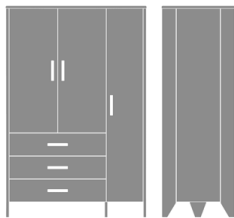

## Product Dimensions and Specs

Overall 23.75W 23D 71H

Wt. 126 lbs

Product Statement of Line Images

Essex Single Wardrobe, No Drawers, 1 Door, Left-Hinged  
Model: EXWR01L  
23.75W 23D 71H

Essex Double Wardrobe, 1 Drawer, 2 Doors  
Model: EXWR12  
34.75W 23D 71H

Essex Single Wardrobe, 1 Drawer, 1 Door, Left-Hinged  
Model: EXWR11L  
23.75W 23D 71H

Essex Single Wardrobe, 2 Drawers, 1 Door, Left-Hinged  
Model: EXWR21L  
23.75W 23D 71H

Essex Armoire Wardrobe, 3 Drawers, 3 Doors, Right-Hinged  
Model: EXAW33R  
45W 23.25D 71H