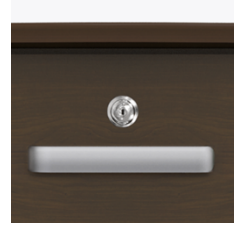

Optional Top Drawer Lock

A top drawer lock is available and is optional.