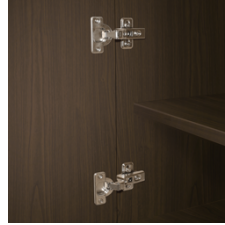

Product Features

Durable Finish

Kwalu's proprietary finish doesn't have any of the drawbacks of wood. The finish is moisture impervious, easy to clean and maintenance-free.

Wall Mount Hardware

The kit and instructions for wall mounting are included with this product. The wall mount instructions provided must be followed carefully for a secure, durable, and long-lasting solution to ensure the safety of the unit and the user.

Waterfall Edging on Top

Waterfall edging creates continuous smooth surface for easy cleaning.

Door Hinges

100° self-closing, kitchen-grade Blum® Euro Hinges provide a smooth motion.

Drawers

Are constructed with both dowel and mechanical fasteners for additional strength. 100lb static and dynamic load Euro Drawer Slides allow for easy opening and closing.