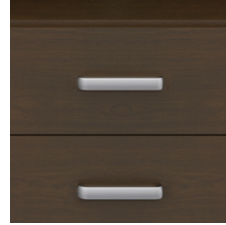

Hardware

Choose from dozens of hardware styles, including ADA compliant options.

[Learn More >](#)