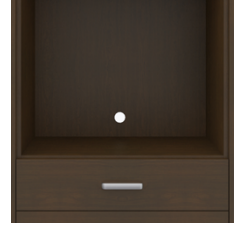

Rear Opening for Electrical Wires

A small opening in the back wall allows easy management of electrical wiring.