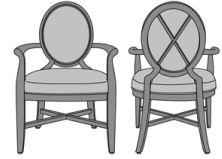

## Enna Dining

Enna Dining Chair, without X  
Underframe  
Model: END110  
25W 25.5D 38H  
26AH

Enna Dining Chair, without X  
Underframe, with X Back  
Insert  
Model: END110I  
25W 25.5D 38H  
26AH

Enna Dining Chair, with X  
Underframe  
Model: END111  
25W 25.5D 38H  
26AH