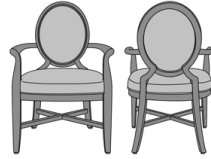

## Enna Dining

Enna Dining Chair, without X  
Underframe  
Model: END110  
25W 25.5D 38H  
26AH

Enna Dining Chair, without X  
Underframe, with X Back  
Insert  
Model: END110I  
25W 25.5D 38H  
26AH

Enna Dining Chair, with X  
Underframe  
Model: END111  
25W 25.5D 38H  
26AH

Enna Dining Chair, with X  
Underframe, with X Back  
Insert  
Model: END111I  
25W 25.5D 38H  
26AH