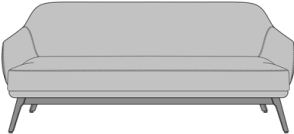

Product Dimensions and Specs

Overall 29.5W 28D 33H
Seat 22W 20.5D 19H
Arm 24.5H
Wt. 54 lbs
Wt. Capacity 350 lbs

Product Configurations

Emarese Collection

EMARX

Number of Seats

1111
Single

2111
Love Seat

3111
Sofa

Product Statement of Line Images

Emarese Lounge Chair
Model: EMAR1111
29.5W 28D 33H
24.5AH

Emarese Love Seat
Model: EMAR2111
55W 28D 33H
24.5AH

Emarese Sofa
Model: EMAR3111
79W 28D 33H
24.5AH

Product Features

Optional Fabric Zones

The selection of varied fabric placement on the seat, back and above the seat rail is optional.

Number of Seats

Choose from 3 seat styles – lounge chair, love seat, and sofa.

[Learn more >](#)