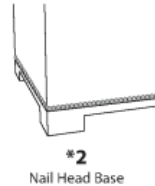

Kwalu Features

Product Dimensions and Specs

Overall	23.5W 23.5D 19H
Seat	19H
Wt.	32 lbs
Wt. Capacity	350 lbs

Product Configurations

Dovera Collection

DVLOMXXX

Seat Size

Leg Shape

Nail Head Trim

Note

* Nail Head finish color to be placed when ordering

Product Statement of Line Images

Dovera Ottoman, Plinth Base,
without Nail Head Detail
Model: DVLOM1E1
23.5W 23.5D 19H

Dovera Ottoman, Plinth Base,
Nail Head Detail Base
Model: DVLOM1E2
23.5W 23.5D 19H