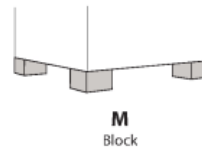

Kwalu Features

Product Dimensions and Specs

Overall	23.5W 23.5D 19H
Seat	19H
Wt.	32 lbs
Wt. Capacity	350 lbs

Product Configurations

Dovera Collection

DVLOMXXX

Seat Size

Leg Shape

Nail Head Trim

Note

* Nail Head finish color to be placed when ordering

Product Statement of Line Images

Dovera Ottoman, Plinth Base,
without Nail Head Detail
Model: DVLOM1E1
23.5W 23.5D 19H

Dovera Ottoman, Plinth Base,
Nail Head Detail Base
Model: DVLOM1E2
23.5W 23.5D 19H