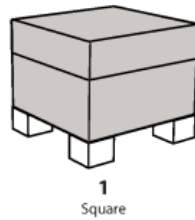

Kwalu Features

Product Dimensions and Specs

Overall	23.5W 23.5D 19H
Seat	19H
Wt.	32 lbs
Wt. Capacity	350 lbs

Product Configurations

Dovera Collection

DVLOMXXX

Seat Size

Leg Shape

Nail Head Trim

Note

* Nail Head finish color to be placed when ordering

Product Statement of Line Images

Dovera Ottoman, Plinth Base,
without Nail Head Detail
Model: DVLOM1E1
23.5W 23.5D 19H

Dovera Ottoman, Plinth Base,
Nail Head Detail Base
Model: DVLOM1E2
23.5W 23.5D 19H