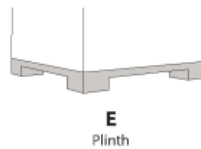

Kwalu Features

Product Dimensions and Specs

Overall	23.5W 23.5D 19H
Seat	19H
Wt.	32 lbs
Wt. Capacity	350 lbs

Product Configurations

Dovera Collection

DVLOMXXX

Seat Size

Leg Shape

Nail Head Trim

Note

* Nail Head finish color to be placed when ordering

Product Statement of Line Images

Dovera Ottoman, Plinth Base,
without Nail Head Detail
Model: DVLOM1E1
23.5W 23.5D 19H

Dovera Ottoman, Plinth Base,
Nail Head Detail Base
Model: DVLOM1E2
23.5W 23.5D 19H