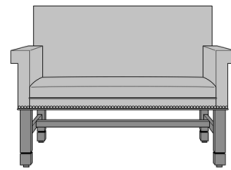

Dovera Bench, Scroll Arm,
without Nail Head Detail
Model: DVB2A11
49.5W 25D 35.5H
26AH

Dovera Bench, Scroll Arm,
Nail Head Detail Arms
Model: DVB2A21
49.5W 25D 35.5H
26AH

Dovera Bench, Scroll Arm,
Nail Head Detail Base
Model: DVB2A31
49.5W 25D 35.5H
26AH

Dovera Bench, Scroll Arm,
Nail Head Detail Arms & Base
Model: DVB2A41
49.5W 25D 35.5H
26AH