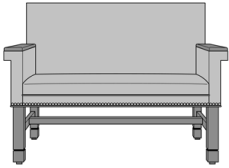

Dovera Bench, Square Arm,
without Arm Caps, Nail Head
Detail Base
Model: DVB3A31
49.5W 25D 35.5H
26AH

Dovera Bench, Square Arm,
with Arm Caps, Nail Head
Detail Base
Model: DVB3B31
49.5W 25D 35.5H
26AH