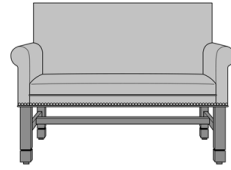

Dovera Bench, Plain Arm, with
Arm Caps, Nail Head Detail
Base
Model: DVB1B31
46W 25D 35.5H
26AH

Dovera Bench, Scroll Arm,
Nail Head Detail Base
Model: DVB2A31
49.5W 25D 35.5H
26AH