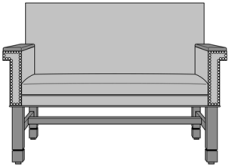

Dovera Bench, Square Arm,
without Arm Caps, Nail Head
Detail Arms
Model: DVB3A21
49.5W 25D 35.5H
26AH

Dovera Bench, Square Arm,
with Arm Caps, Nail Head
Detail Arms
Model: DVB3B21
49.5W 25D 35.5H
26AH