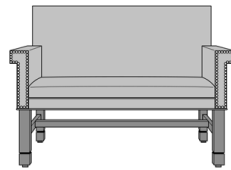

Dovera Bench, Scroll Arm,
without Nail Head Detail
Model: DVB2A11
49.5W 25D 35.5H
26AH

Dovera Bench, Scroll Arm,
Nail Head Detail Arms
Model: DVB2A21
49.5W 25D 35.5H
26AH

Dovera Bench, Scroll Arm,
Nail Head Detail Base
Model: DVB2A31
49.5W 25D 35.5H
26AH

Dovera Bench, Scroll Arm,
Nail Head Detail Arms & Base
Model: DVB2A41
49.5W 25D 35.5H
26AH