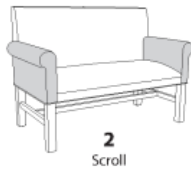

Kwalu Features

Product Dimensions and Specs

Overall	49.5W 25D 35.5H
Seat	39W 18.5D 19H
Arm	26H
Wt.	69 lbs
Wt. Capacity	500 lbs

Product Configurations

Dovera Collection

DVBXXXX

Arm Shape

Arm Cap

Nail Head Detail

Leg Shape

Note

* Only available with Plain arm and Square shape
 ** Nail Head selection to be placed when ordering

Product Statement of Line Images

Dovera Bench, Plain Arm,
without Arm Caps, without
Nail Head Detail
Model: DVB1A11
46W 25D 35.5H
26AH