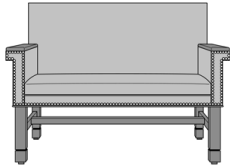

Dovera Bench, Square Arm,
without Arm Caps, Nail Head
Detail Arms & Base
Model: DVB3A41
49.5W 25D 35.5H
26AH

Dovera Bench, Square Arm,
with Arm Caps, Nail Head
Detail Arms & Base
Model: DVB3B41
49.5W 25D 35.5H
26AH