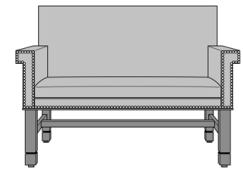

Dovera Bench, Scroll Arm,
without Nail Head Detail
Model: DVB2A11
49.5W 25D 35.5H
26AH

Dovera Bench, Scroll Arm,
Nail Head Detail Arms
Model: DVB2A21
49.5W 25D 35.5H
26AH

Dovera Bench, Scroll Arm,
Nail Head Detail Base
Model: DVB2A31
49.5W 25D 35.5H
26AH

Dovera Bench, Scroll Arm,
Nail Head Detail Arms & Base
Model: DVB2A41
49.5W 25D 35.5H
26AH