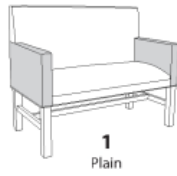

Kwalu Features

Product Dimensions and Specs

Overall	49.5W 25D 35.5H
Seat	39W 18.5D 19H
Arm	26H
Wt.	69 lbs
Wt. Capacity	500 lbs

Product Configurations

Dovera Collection

DVBXXXX

Arm Shape

Arm Cap

Nail Head Detail

Leg Shape

Note

* Only available with Plain arm and Square shape
 ** Nail Head selection to be placed when ordering

Product Statement of Line Images

Dovera Bench, Plain Arm,
without Arm Caps, without
Nail Head Detail
Model: DVB1A11
46W 25D 35.5H
26AH