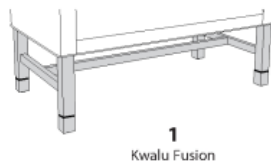

Kwalu Features

Product Dimensions and Specs

Overall	49.5W 25D 35.5H
Seat	39W 18.5D 19H
Arm	26H
Wt.	69 lbs
Wt. Capacity	500 lbs

Product Configurations

Dovera Collection

DVBXXXX

Arm Shape

Arm Cap

Nail Head Detail

Leg Shape

Note

* Only available with Plain arm and Square shape
 ** Nail Head selection to be placed when ordering

Product Statement of Line Images

Dovera Bench, Plain Arm,
without Arm Caps, without
Nail Head Detail
Model: DVB1A11
46W 25D 35.5H
26AH

Dovera Bench, Plain Arm,
without Arm Caps, Nail Head
Detail Arms
Model: DVB1A21
46W 25D 35.5H
26AH

Dovera Bench, Plain Arm,
without Arm Caps, Nail Head
Detail Base
Model: DVB1A31
46W 25D 35.5H
26AH

Dovera Bench, Plain Arm,
without Arm Caps, Nail Head
Detail Arms & Base
Model: DVB1A41
46W 25D 35.5H
26AH