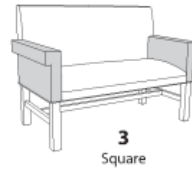

Kwalu Features

Product Dimensions and Specs

Overall	49.5W 25D 35.5H
Seat	39W 18.5D 19H
Arm	26H
Wt.	69 lbs
Wt. Capacity	500 lbs

Product Configurations

Dovera Collection

DVBXXXX

Arm Shape

Arm Cap

Nail Head Detail

Leg Shape

Note

* Only available with Plain arm and Square shape
 ** Nail Head selection to be placed when ordering

Product Statement of Line Images

Dovera Bench, Plain Arm,
without Arm Caps, without
Nail Head Detail
Model: DVB1A11
46W 25D 35.5H
26AH