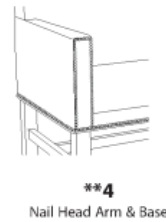

Kwalu Features

Product Dimensions and Specs

Overall	49.5W 25D 35.5H
Seat	39W 18.5D 19H
Arm	26H
Wt.	69 lbs
Wt. Capacity	500 lbs

Product Configurations

Dovera Collection

DVBXXXX

Arm Shape

Arm Cap

Nail Head Detail

Leg Shape

Note

* Only available with Plain arm and Square shape
 ** Nail Head selection to be placed when ordering

Product Statement of Line Images

Dovera Bench, Plain Arm,
without Arm Caps, without
Nail Head Detail
Model: DVB1A11
46W 25D 35.5H
26AH