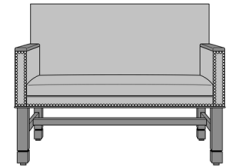

Product Statement of Line Images

Dovera Bench, Plain Arm,
without Arm Caps, without
Nail Head Detail
Model: DVB1A11
46W 25D 35.5H
26AH

Dovera Bench, Plain Arm,
without Arm Caps, Nail Head
Detail Arms
Model: DVB1A21
46W 25D 35.5H
26AH

Dovera Bench, Plain Arm,
without Arm Caps, Nail Head
Detail Base
Model: DVB1A31
46W 25D 35.5H
26AH

Dovera Bench, Plain Arm,
without Arm Caps, Nail Head
Detail Arms & Base
Model: DVB1A41
46W 25D 35.5H
26AH