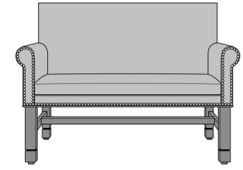

Dovera Bench, Plain Arm, with
Arm Caps, Nail Head Detail
Arms & Base
Model: DVB1B41
46W 25D 35.5H
26AH

Dovera Bench, Scroll Arm,
Nail Head Detail Arms & Base
Model: DVB2A41
49.5W 25D 35.5H
26AH