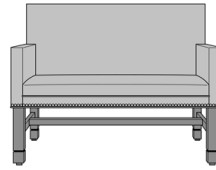

Dovera Bench

Dovera Bench, Plain Arm,
without Arm Caps, without
Nail Head Detail
Model: DVB1A11
46W 25D 35.5H
26AH

Dovera Bench, Plain Arm,
without Arm Caps, Nail Head
Detail Arms
Model: DVB1A21
46W 25D 35.5H
26AH

Dovera Bench, Plain Arm,
without Arm Caps, Nail Head
Detail Base
Model: DVB1A31
46W 25D 35.5H
26AH

Dovera Bench, Plain Arm,
without Arm Caps, Nail Head
Detail Arms & Base
Model: DVB1A41
46W 25D 35.5H
26AH

Dovera Bench, Plain Arm,
with Arm Caps, without Nail
Head Detail
Model: DVB1B11
46W 25D 35.5H
26AH

Dovera Bench, Plain Arm,
with Arm Caps, Nail Head
Detail Arms
Model: DVB1B21
46W 25D 35.5H
26AH

Dovera Bench, Plain Arm,
with Arm Caps, Nail Head
Detail Base
Model: DVB1B31
46W 25D 35.5H
26AH