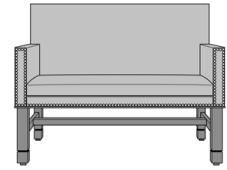

Dovera Bench

Dovera Bench, Plain Arm,
without Arm Caps, without
Nail Head Detail
Model: DVB1A11
46W 25D 35.5H
26AH

Dovera Bench, Plain Arm,
without Arm Caps, Nail Head
Detail Arms
Model: DVB1A21
46W 25D 35.5H
26AH

Dovera Bench, Plain Arm,
without Arm Caps, Nail Head
Detail Base
Model: DVB1A31
46W 25D 35.5H
26AH

Dovera Bench, Plain Arm,
without Arm Caps, Nail Head
Detail Arms & Base
Model: DVB1A41
46W 25D 35.5H
26AH