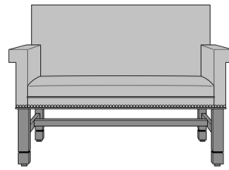

Dovera Bench, Square Arm,
without Arm Caps, Nail Head
Detail Base
Model: DVB3A31
49.5W 25D 35.5H
26AH