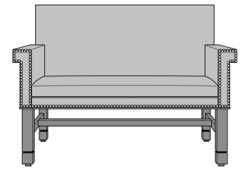

Dovera Bench, Square Arm,
without Arm Caps, Nail Head
Detail Arms & Base
Model: DVB3A41
49.5W 25D 35.5H
26AH