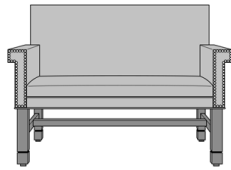

Dovera Bench, Square Arm,
without Arm Caps, Nail Head
Detail Arms
Model: DVB3A21
49.5W 25D 35.5H
26AH