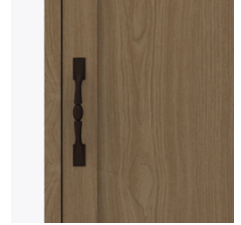

Hardware

Choose from dozens of hardware styles, including ADA compliant options.

[Learn More >](#)