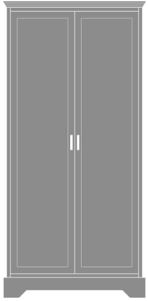

## Product Dimensions and Specs

Overall 25W 23.75D 71H

Wt. 100 lbs

Product Statement of Line Images

Dorchester Double Wardrobe,  
No Drawers, 2 Doors  
Model: DOWR02  
34.5W 23.75D 71H

Dorchester Single Wardrobe,  
2 Drawers, 1 Door, Left-  
Hinged  
Model: DOWR21L  
25W 23.75D 71H

Dorchester Single Wardrobe, 1  
Drawer, 1 Door, Left-Hinged  
Model: DOWR11L  
25W 23.75D 71H

Dorchester Single Wardrobe,  
No Drawers, 1 Door, Left-  
Hinged  
Model: DOWR01L  
25W 23.75D 71H

Dorchester Double Wardrobe,  
1 Drawer, 2 Doors  
Model: DOWR12  
34.5W 23.75D 71H