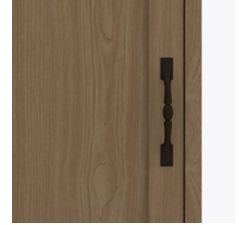

Hardware

Choose from dozens of hardware styles, including ADA compliant options.

[Learn More >](#)