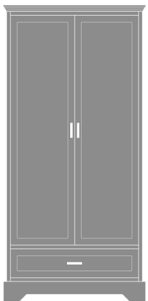

## Product Dimensions and Specs

Overall 25W 23.75D 71H

Wt. 100 lbs

Product Statement of Line Images

Dorchester Double Wardrobe,  
No Drawers, 2 Doors  
Model: DOWR02  
34.5W 23.75D 71H

Dorchester Single Wardrobe,  
2 Drawers, 1 Door, Left-  
Hinged  
Model: DOWR21L  
25W 23.75D 71H

Dorchester Single Wardrobe, 1  
Drawer, 1 Door, Left-Hinged  
Model: DOWR11L  
25W 23.75D 71H

Dorchester Single Wardrobe,  
No Drawers, 1 Door, Left-  
Hinged  
Model: DOWR01L  
25W 23.75D 71H

Dorchester Double Wardrobe,  
1 Drawer, 2 Doors  
Model: DOWR12  
34.5W 23.75D 71H