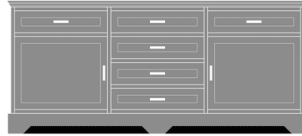

## Dorchester Credenza Chest / Dresser

Dorchester Credenza Station  
- 60"W  
Model: DOBF62S60  
60W 18D 32H

Dorchester Credenza Station  
- 48"W  
Model: DOBF62S48  
48W 18D 32H

Dorchester Credenza Station  
- 72"W  
Model: DOBF62S72  
72W 18D 32H