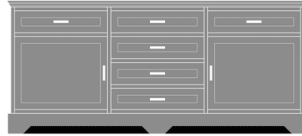

Dorchester Credenza Chest / Dresser

Dorchester Credenza Station
- 60"W
Model: DOBF62S60
60W 18D 32H

Dorchester Credenza Station
- 48"W
Model: DOBF62S48
48W 18D 32H

Dorchester Credenza Station
- 72"W
Model: DOBF62S72
72W 18D 32H