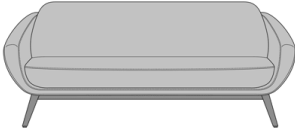

Note * Must have a contrasting color from the arms of the unit.

Product Statement of Line Images

Diamante Lounge Chair
Model: DIAM1111
34.5W 35D 37H
24.25AH

Diamante Lounge Chair, with
Solid Surface Arm Caps
Model: DIAM1211
34.5W 35D 37H
24.25AH

Diamante Lounge Chair, with
Fabric Arm Pads
Model: DIAM1311
34.5W 35D 37H
24.25AH

Diamante Lounge Chair, Wide
Model: DIAML111
51.75W 35D 37H
24.25AH

Diamante Lounge Chair, Wide,
with Solid Surface Arm Caps
Model: DIAML211
51.75W 35D 37H
24.25AH

Diamante Lounge Chair, Wide,
with Fabric Arm Pads
Model: DIAML311
51.75W 35D 37H
24.25AH

Diamante Love Seat
Model: DIAM2111
61W 35D 37H
24.25AH

Diamante Love Seat, with
Solid Surface Arm Caps
Model: DIAM2211
61W 35D 37H
24.25AH

Diamante Love Seat, with
Fabric Arm Pads
Model: DIAM2311
61W 35D 37H
24.25AH

Diamante Sofa
Model: DIAM3111
86W 35D 37H
24.25AH

Diamante Sofa, with Solid
Surface Arm Caps
Model: DIAM3211
86W 35D 37H
24.25AH