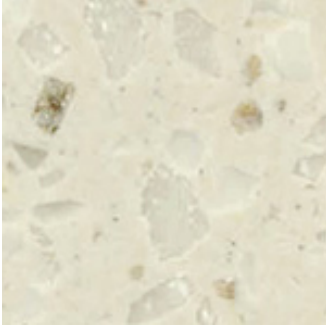

Diamante End Table - Table Finish

Sugar Maple

Weathered Teak

Vintage Teak

Light Walnut

Patagonian Cherry

Medium Cherry

English Chestnut

Northern Walnut

American Walnut

Golden Ebony

Silver Ash

African Mahogany

Espresso

Natural Mahogany

Midnight Oak

Diamante End Table - Solid Surface Finish

Coldstone

Linen

Nublado

Romano

Marelinho

Asteroid White

Snow White