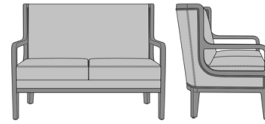

kwalu.

Desio Lounge

Desio Love Seat, without
Piping, without Nail Head
Detail
Model: DSIO201
49.5W 32D 38H
25AH

Desio Love Seat, without
Piping, with Nail Head Detail
Model: DSIO202
49.5W 32D 38H
25AH

Desio Lounge Chair, with
Piping, without Nail Head
Detail
Model: DSIO211
49.5W 32D 38H
25AH