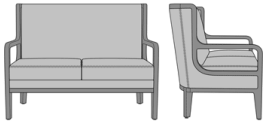

kwalu.

Desio Lounge

Desio Love Seat, without
Piping, without Nail Head
Detail
Model: DSIO201
49.5W 32D 38H
25AH

Desio Love Seat, without
Piping, with Nail Head Detail
Model: DSIO202
49.5W 32D 38H
25AH

Desio Lounge Chair, with
Piping, without Nail Head
Detail
Model: DSIO211
49.5W 32D 38H
25AH