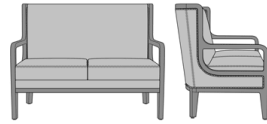

kwalu.

Desio Lounge

Desio Love Seat, without
Piping, without Nail Head
Detail
Model: DSIO201
49.5W 32D 38H
25AH

Desio Love Seat, without
Piping, with Nail Head Detail
Model: DSIO202
49.5W 32D 38H
25AH

Desio Lounge Chair, with
Piping, without Nail Head
Detail
Model: DSIO211
49.5W 32D 38H
25AH