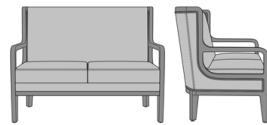

Kwalu Features

Product Dimensions and Specs

Overall	26W 32D 38H
Seat	23W 20D 19H
Arm	25H
Wt.	60 lbs
Wt. Capacity	350 lbs

Product Configurations

Desio Collection	DSIOXXX	
Number of Seats	 1 Single	 2 Love Seat
Piping Style	 0 No Piping	 1 With Piping
Nail Head Trim	 1 No Nail Head	 *2 With Nail Head Trim

Note

*Not available if "Piping on the outside" option is selected

Product Statement of Line Images

Desio Lounge Chair, without Piping, without Nail Head Detail
Model: DSIO101
26W 32D 38H
25AH

Desio Lounge Chair, without Piping, with Nail Head Detail
Model: DSIO102
26W 32D 38H
25AH

Desio Lounge Chair, with Piping, without Nail Head Detail
Model: DSIO111
26W 32D 38H
25AH

Desio Love Seat, without Piping, without Nail Head Detail
Model: DSIO201
49.5W 32D 38H
25AH

Desio Love Seat, without Piping, with Nail Head Detail
Model: DSIO202
49.5W 32D 38H
25AH

Desio Lounge Chair, with Piping, without Nail Head Detail
Model: DSIO211
49.5W 32D 38H
25AH

Product Features

Durable Finish

Kwalu's proprietary finish doesn't have any of the drawbacks of wood. The finish is moisture impervious, easy to clean and maintenance-free.