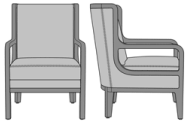

Kwalu Features

Product Dimensions and Specs

Overall	26W 32D 38H
Seat	23W 20D 19H
Arm	25H
Wt.	60 lbs
Wt. Capacity	350 lbs

Product Configurations

Desio Collection	DSIOXXX	
Number of Seats	 1 Single	 2 Love Seat
Piping Style	 0 No Piping	 1 With Piping
Nail Head Trim	 1 No Nail Head	 *2 With Nail Head Trim

Note

*Not available if "Piping on the outside" option is selected

Product Statement of Line Images

Desio Lounge Chair, without Piping, without Nail Head Detail
Model: DSIO101
26W 32D 38H
25AH

Desio Lounge Chair, without Piping, with Nail Head Detail
Model: DSIO102
26W 32D 38H
25AH

Desio Lounge Chair, with Piping, without Nail Head Detail
Model: DSIO111
26W 32D 38H
25AH

Desio Love Seat, without Piping, without Nail Head Detail
Model: DSIO201
49.5W 32D 38H
25AH

Desio Love Seat, without Piping, with Nail Head Detail
Model: DSIO202
49.5W 32D 38H
25AH

Desio Lounge Chair, with Piping, without Nail Head Detail
Model: DSIO211
49.5W 32D 38H
25AH

Product Features

Durable Finish

Kwalu's proprietary finish doesn't have any of the drawbacks of wood. The finish is moisture impervious, easy to clean and maintenance-free.