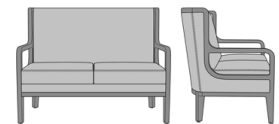

Kwalu Features

Product Dimensions and Specs

Overall	26W 32D 38H
Seat	23W 20D 19H
Arm	25H
Wt.	60 lbs
Wt. Capacity	350 lbs

Product Configurations

Desio Collection	DSIOXXX	
Number of Seats	 1 Single	 2 Love Seat
Piping Style	 0 No Piping	 1 With Piping
Nail Head Trim	 1 No Nail Head	 *2 With Nail Head Trim

Note

*Not available if "Piping on the outside" option is selected

Product Statement of Line Images

Desio Lounge Chair, without Piping, without Nail Head Detail
Model: DSIO101
26W 32D 38H
25AH

Desio Lounge Chair, without Piping, with Nail Head Detail
Model: DSIO102
26W 32D 38H
25AH

Desio Lounge Chair, with Piping, without Nail Head Detail
Model: DSIO111
26W 32D 38H
25AH

Desio Love Seat, without Piping, without Nail Head Detail
Model: DSIO201
49.5W 32D 38H
25AH

Desio Love Seat, without Piping, with Nail Head Detail
Model: DSIO202
49.5W 32D 38H
25AH

Desio Lounge Chair, with Piping, without Nail Head Detail
Model: DSIO211
49.5W 32D 38H
25AH

Product Features

Durable Finish

Kwalu's proprietary finish doesn't have any of the drawbacks of wood. The finish is moisture impervious, easy to clean and maintenance-free.