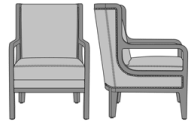

Kwalu Features

Product Dimensions and Specs

Overall	26W 32D 38H
Seat	23W 20D 19H
Arm	25H
Wt.	60 lbs
Wt. Capacity	350 lbs

Product Configurations

Desio Collection	DSIOXXX	
Number of Seats	 1 Single	 2 Love Seat
Piping Style	 0 No Piping	 1 With Piping
Nail Head Trim	 1 No Nail Head	 *2 With Nail Head Trim

Note

*Not available if "Piping on the outside" option is selected

Product Statement of Line Images

Desio Lounge Chair, without Piping, without Nail Head Detail
Model: DSIO101
26W 32D 38H
25AH

Desio Lounge Chair, without Piping, with Nail Head Detail
Model: DSIO102
26W 32D 38H
25AH

Desio Lounge Chair, with Piping, without Nail Head Detail
Model: DSIO111
26W 32D 38H
25AH

Desio Love Seat, without Piping, without Nail Head Detail
Model: DSIO201
49.5W 32D 38H
25AH

Desio Love Seat, without Piping, with Nail Head Detail
Model: DSIO202
49.5W 32D 38H
25AH