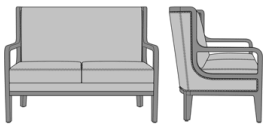

Kwalu Features

Product Dimensions and Specs

Overall	26W 32D 38H
Seat	23W 20D 19H
Arm	25H
Wt.	60 lbs
Wt. Capacity	350 lbs

Product Configurations

Desio Collection	DSIOXXX	
Number of Seats	 1 Single	 2 Love Seat
Piping Style	 0 No Piping	 1 With Piping
Nail Head Trim	 1 No Nail Head	 *2 With Nail Head Trim

Note

*Not available if "Piping on the outside" option is selected

Product Statement of Line Images

Desio Lounge Chair, without Piping, without Nail Head Detail
Model: DSIO101
26W 32D 38H
25AH

Desio Lounge Chair, without Piping, with Nail Head Detail
Model: DSIO102
26W 32D 38H
25AH

Desio Lounge Chair, with Piping, without Nail Head Detail
Model: DSIO111
26W 32D 38H
25AH

Desio Love Seat, without Piping, without Nail Head Detail
Model: DSIO201
49.5W 32D 38H
25AH

Desio Love Seat, without Piping, with Nail Head Detail
Model: DSIO202
49.5W 32D 38H
25AH

Desio Lounge Chair, with Piping, without Nail Head Detail
Model: DSIO211
49.5W 32D 38H
25AH

Product Features

Durable Finish

Kwalu's proprietary finish doesn't have any of the drawbacks of wood. The finish is moisture impervious, easy to clean and maintenance-free.