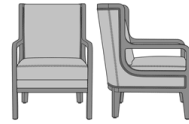

Kwalu Features

Product Dimensions and Specs

Overall	26W 32D 38H
Seat	23W 20D 19H
Arm	25H
Wt.	60 lbs
Wt. Capacity	350 lbs

Product Configurations

Desio Collection	DSIOXXX	
Number of Seats	 1 Single	 2 Love Seat
Piping Style	 0 No Piping	 1 With Piping
Nail Head Trim	 1 No Nail Head	 *2 With Nail Head Trim

Note

*Not available if "Piping on the outside" option is selected

Product Statement of Line Images

Desio Lounge Chair, without Piping, without Nail Head Detail
Model: DSIO101
26W 32D 38H
25AH

Desio Lounge Chair, without Piping, with Nail Head Detail
Model: DSIO102
26W 32D 38H
25AH

Desio Lounge Chair, with Piping, without Nail Head Detail
Model: DSIO111
26W 32D 38H
25AH

Desio Love Seat, without Piping, without Nail Head Detail
Model: DSIO201
49.5W 32D 38H
25AH

Desio Love Seat, without Piping, with Nail Head Detail
Model: DSIO202
49.5W 32D 38H
25AH

Desio Lounge Chair, with Piping, without Nail Head Detail
Model: DSIO211
49.5W 32D 38H
25AH

Product Features

Durable Finish

Kwalu's proprietary finish doesn't have any of the drawbacks of wood. The finish is moisture impervious, easy to clean and maintenance-free.