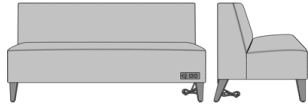

Kwalu Features

Product Dimensions and Specs

Overall 68W 31.5D 34H
 Seat 68W 20D 19H
 Wt. 89 lbs
 Wt. Capacity 750 lbs

Product Configurations

Delfini Collection	DELFX		
Unit Style	 WS Wallsaver		
Number of Seats	 1 Single	 2 Love Seat	 3 Sofa
Power Module (Optional) (Select color in "Power Module Color" section)			PG1 With Power Module on Seat
Power Module Color	 OPT#740A White Power Module	 OPT#740B Black Power Module	

Product Statement of Line Images

Delfini Wallsaver Sofa
Model: DELFWS3
68W 31.5D 34H

Delfini Wallsaver Sofa
Model: DELFWS3PG1
68W 31.5D 34H

Delfini Wallsaver Love Seat
Model: DELFWS2
45W 31.5D 34H

Delfini Wallsaver Love Seat
Model: DELFWS2PG1
45W 31.5D 34H

Visible Cleanout

Cleanout prevents buildup of debris and provides for easy maintenance.

Optional Power Grommet

Optional power plug and USB ports available in black or white only.

Number of Seats

Choose from 3 seat styles – lounge chair, love seat, and sofa.