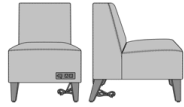

kwalu.

Delfini Lounge

Delfini Wallsaver Lounge
Chair

Model: DELFWS1
25W 31.5D 34H

Delfini Wallsaver Lounge
Chair

Model: DELFWS1PG1
25W 31.5D 34H