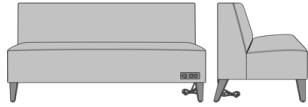

Kwalu Features

Product Dimensions and Specs

Overall 25W 30D 34H
 Seat 25W 20D 19H
 Wt. 40 lbs
 Wt. Capacity 350 lbs

Product Configurations

Delfini Collection

DELFX

Seat Style

1
Single

2
Love Seat

3
Sofa

Power Module (Optional)

(Select color in "Power Module Color" section)

PG1
With Power Module on Seat

Power Module Color

OPT#740A
White Power Module

OPT#740B
Black Power Module

Product Statement of Line Images

Delfini Wallsaver Sofa
Model: DELFWS3
68W 31.5D 34H

Delfini Wallsaver Sofa
Model: DELFWS3PG1
68W 31.5D 34H

Delfini Wallsaver Love Seat
Model: DELFWS2
45W 31.5D 34H

Delfini Wallsaver Love Seat
Model: DELFWS2PG1
45W 31.5D 34H

Visible Cleanout

Cleanout prevents buildup of debris and provides for easy maintenance.

Optional Power Grommet

Optional power plug and USB ports available in black or white only.

Number of Seats

Choose from 3 seat styles – lounge chair, love seat, and sofa.