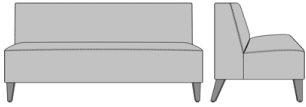

Kwalu Features

Product Dimensions and Specs

Overall 25W 30D 34H
 Seat 25W 20D 19H
 Wt. 40 lbs
 Wt. Capacity 350 lbs

Product Configurations

Delfini Collection

DELFX

Seat Style

1
Single

2
Love Seat

3
Sofa

Power Module (Optional)

(Select color in "Power Module Color" section)

PG1
With Power Module on Seat

Power Module Color

OPT#740A
White Power Module

OPT#740B
Black Power Module

Product Statement of Line Images

Delfini Wallsaver Sofa
Model: DELFWS3
68W 31.5D 34H

Delfini Wallsaver Sofa
Model: DELFWS3PG1
68W 31.5D 34H

Delfini Wallsaver Love Seat
Model: DELFWS2
45W 31.5D 34H

Delfini Wallsaver Love Seat
Model: DELFWS2PG1
45W 31.5D 34H

Visible Cleanout

Cleanout prevents buildup of debris and provides for easy maintenance.

Optional Power Grommet

Optional power plug and USB ports available in black or white only.

Number of Seats

Choose from 3 seat styles – lounge chair, love seat, and sofa.