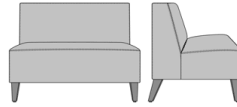

Kwalu Features

Product Dimensions and Specs

Overall 25W 30D 34H
 Seat 25W 20D 19H
 Wt. 40 lbs
 Wt. Capacity 350 lbs

Product Configurations

Delfini Collection

DELFX

Seat Style

1
Single

2
Love Seat

3
Sofa

Power Module (Optional)

(Select color in "Power Module Color" section)

PG1
With Power Module on Seat

Power Module Color

OPT#740A
White Power Module

OPT#740B
Black Power Module

Product Statement of Line Images

Delfini Wallsaver Sofa
Model: DELFWS3
68W 31.5D 34H

Delfini Wallsaver Sofa
Model: DELFWS3PG1
68W 31.5D 34H

Delfini Wallsaver Love Seat
Model: DELFWS2
45W 31.5D 34H

Delfini Wallsaver Love Seat
Model: DELFWS2PG1
45W 31.5D 34H

Visible Cleanout

Cleanout prevents buildup of debris and provides for easy maintenance.

Optional Power Grommet

Optional power plug and USB ports available in black or white only.

Number of Seats

Choose from 3 seat styles – lounge chair, love seat, and sofa.