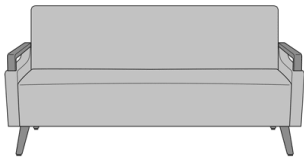

## Constanzo Lounge

Constanzo Sofa  
Model: CNST311  
70W 28.5D 35H  
24.5AH

Constanzo Sofa with Power  
Grommet  
Model: CNST311PG1  
70W 28.5D 35H  
24.5AH