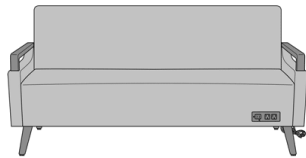

## Constanzo Lounge

Constanzo Sofa  
Model: CNST311  
70W 28.5D 35H  
24.5AH

Constanzo Sofa with Power  
Grommet  
Model: CNST311PG1  
70W 28.5D 35H  
24.5AH