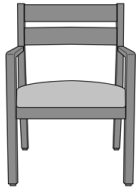

## Caterina Guest / Multi-Use

Caterina Guest Chair, Slat  
Back - 23.5\"W  
Model: CTE11  
23.5W 24.5D 33.75H  
25AH

Caterina Guest Chair, Slat  
Back - 28\"W  
Model: CTE12  
28W 24.5D 33.75H  
25AH