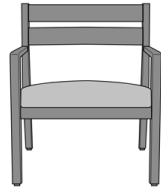

## Caterina Guest / Multi-Use

Caterina Guest Chair, Slat  
Back - 23.5\"W  
Model: CTE11  
23.5W 24.5D 33.75H  
25AH

Caterina Guest Chair, Slat  
Back - 28\"W  
Model: CTE12  
28W 24.5D 33.75H  
25AH