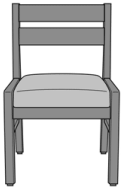

kwalu®

Caterina Guest / Multi-Use

Caterina Armless Guest
Chair, Slat Back - 21.75"W
Model: CTESLT1NA
21.75W 24.5D 33.75H