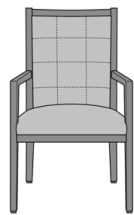

## Catania Dining

Catania Dining Chair,  
Armless, without Handgrip  
Model: CNIA0111  
23W 24.5D 38H

Catania Dining Chair,  
Armless, without Handgrip,  
with Back Stitching Detail  
Model: CNIA0121  
23W 24.5D 38H

Catania Dining Chair,  
Armless, with Handgrip  
Model: CNIA0211  
23W 24.5D 38H

Catania Dining Chair,  
Armless, with Handgrip, with  
Back Stitching Detail  
Model: CNIA0221  
23W 24.5D 38H

Catania Dining Chair, with  
Arms, without Handgrip  
Model: CNIA1111  
23W 24.5D 38H  
25AH

Catania Dining Chair, with  
Arms, without Handgrip,  
with Back Stitching Detail  
Model: CNIA1121  
23W 24.5D 38H  
25AH

Catania Dining Chair, with  
Arms, with Handgrip  
Model: CNIA1211  
23W 24.5D 38H  
25AH

Catania Dining Chair, with  
Arms, with Handgrip, with  
Back Stitching Detail  
Model: CNIA1221  
23W 24.5D 38H  
25AH