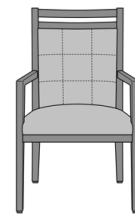

## Catania Dining

Catania Dining Chair,  
Armless, without Handgrip  
Model: CNIA0111  
23W 24.5D 38H

Catania Dining Chair,  
Armless, without Handgrip,  
with Back Stitching Detail  
Model: CNIA0121  
23W 24.5D 38H

Catania Dining Chair,  
Armless, with Handgrip  
Model: CNIA0211  
23W 24.5D 38H

Catania Dining Chair,  
Armless, with Handgrip, with  
Back Stitching Detail  
Model: CNIA0221  
23W 24.5D 38H

Catania Dining Chair, with  
Arms, without Handgrip  
Model: CNIA1111  
23W 24.5D 38H  
25AH

Catania Dining Chair, with  
Arms, without Handgrip,  
with Back Stitching Detail  
Model: CNIA1121  
23W 24.5D 38H  
25AH

Catania Dining Chair, with  
Arms, with Handgrip  
Model: CNIA1211  
23W 24.5D 38H  
25AH

Catania Dining Chair, with  
Arms, with Handgrip, with  
Back Stitching Detail  
Model: CNIA1221  
23W 24.5D 38H  
25AH