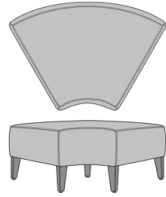

Product Statement of Line Images

Casale Modular, Lounge Chair, Bench, Upholstered  
Model: CSLEA0AA  
25W 30D 19H

Casale Modular, Lounge Chair, Bench, with Solid Surface Top  
Model: CSLEA0BA  
25W 30D 18H

Casale Modular, Lounge Chair, Chair, Upholstered  
Model: CSLEA1AA  
25W 30D 34H

Casale Modular, Lounge Chair, Chair, Upholstered, with Power Module on Left  
Model: CSLEA1AAPG1L  
25W 30D 34H

Casale Modular, Lounge Chair, Chair, Upholstered, with Power Module on Right  
Model: CSLEA1AAPG1R  
25W 30D 34H

Casale Modular, Love Seat, Bench, Upholstered  
Model: CSLEB0AA  
45W 30D 19H

Casale Modular, Love Seat, Chair, Upholstered  
Model: CSLEB1AA  
45W 30D 34H

Casale Modular, Love Seat, Chair, Upholstered, with Power Module on Left  
Model: CSLEB1AAPG1L  
45W 30D 34H

Casale Modular, Love Seat, Chair, Upholstered, with Power Module on Right  
Model: CSLEB1AAPG1R  
45W 30D 34H

Casale Modular, Lounge Inside Wedge, Bench, Upholstered  
Model: CSLEC0AA  
43W 31.5D 19H

Casale Modular, Lounge Inside Wedge, Bench, with Solid Surface Top  
Model: CSLEC0BA  
43W 31.5D 18H