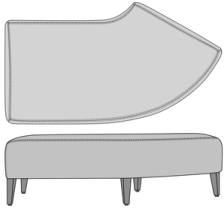

Casale Modular, Love Seat, Bench, Upholstered  
Model: CSLEB0AA  
45W 30D 19H

Casale Modular, Love Seat, Chair, Upholstered  
Model: CSLEB1AA  
45W 30D 34H

Casale Modular, Love Seat, Chair, Upholstered, with Power Module on Left  
Model: CSLEB1AAPG1L  
45W 30D 34H

Casale Modular, Love Seat, Chair, Upholstered, with Power Module on Right  
Model: CSLEB1AAPG1R  
45W 30D 34H

Casale Modular, Lounge Inside Wedge, Bench, Upholstered  
Model: CSLEC0AA  
43W 31.5D 19H

Casale Modular, Lounge Inside Wedge, Bench, with Solid Surface Top  
Model: CSLEC0BA  
43W 31.5D 18H

Casale Modular, Lounge Inside Wedge, Chair, Upholstered  
Model: CSLEC1AA  
43W 31.5D 34H

Casale Modular, Love Seat Inside Wedge, Bench, Upholstered  
Model: CSLED0AA  
71.5W 35D

Casale Modular, Love Seat Inside Wedge, Chair, Upholstered  
Model: CSLED1AA  
71.5W 35D 34H

Casale Modular, Lounge Outside Wedge, Chair, Upholstered  
Model: CSLEE1AA  
43W 31.5D 34H

Casale Modular, Love Seat Outside Wedge, Chair, Upholstered  
Model: CSLEF1AA  
71.5W 35D 34H

Casale Modular, Left Curved, Bench, Upholstered  
Model: CSLEG0AA  
61.5W 34.75D 19H