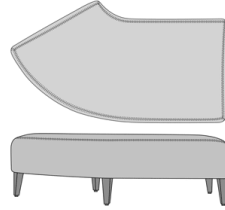

Casale Modular, Love Seat, Chair, Upholstered, with Power Module on Right  
Model: CSLEB1AAPG1R  
45W 30D 34H

Casale Modular, Lounge Inside Wedge, Bench, Upholstered  
Model: CSLEC0AA  
43W 31.5D 19H

Casale Modular, Lounge Inside Wedge, Bench, with Solid Surface Top  
Model: CSLEC0BA  
43W 31.5D 18H

Casale Modular, Lounge Inside Wedge, Chair, Upholstered  
Model: CSLEC1AA  
43W 31.5D 34H

Casale Modular, Love Seat Inside Wedge, Bench, Upholstered  
Model: CSLED0AA  
71.5W 35D

Casale Modular, Love Seat Inside Wedge, Chair, Upholstered  
Model: CSLED1AA  
71.5W 35D 34H

Casale Modular, Lounge Outside Wedge, Chair, Upholstered  
Model: CSLEE1AA  
43W 31.5D 34H

Casale Modular, Love Seat Outside Wedge, Chair, Upholstered  
Model: CSLEF1AA  
71.5W 35D 34H

Casale Modular, Left Curved, Bench, Upholstered  
Model: CSLEG0AA  
61.5W 34.75D 19H

Casale Modular, Left Curved, Chair, Upholstered  
Model: CSLEG1AA  
61.5W 34.75D 34H

Casale Modular, Right Curved, Bench, Upholstered  
Model: CSLEH0AA  
61.5W 34.75D 19H

Casale Modular, Right Curved, Chair, Upholstered  
Model: CSLEH1AA  
61.5W 34.75D 34H