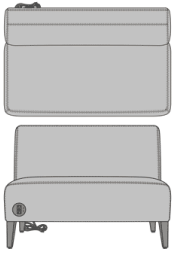

Product Statement of Line Images

Casale Modular, Lounge Chair, Bench, Upholstered  
Model: CSLEA0AA  
25W 30D 19H

Casale Modular, Lounge Chair, Bench, with Solid Surface Top  
Model: CSLEA0BA  
25W 30D 18H

Casale Modular, Lounge Chair, Chair, Upholstered  
Model: CSLEA1AA  
25W 30D 34H

Casale Modular, Lounge Chair, Chair, Upholstered, with Power Module on Left  
Model: CSLEA1AAPG1L  
25W 30D 34H

Casale Modular, Lounge Chair, Chair, Upholstered, with Power Module on Right  
Model: CSLEA1AAPG1R  
25W 30D 34H

Casale Modular, Love Seat, Bench, Upholstered  
Model: CSLEB0AA  
45W 30D 19H

Casale Modular, Love Seat, Chair, Upholstered  
Model: CSLEB1AA  
45W 30D 34H

Casale Modular, Love Seat, Chair, Upholstered, with Power Module on Left  
Model: CSLEB1AAPG1L  
45W 30D 34H

Casale Modular, Love Seat, Chair, Upholstered, with Power Module on Right  
Model: CSLEB1AAPG1R  
45W 30D 34H

Casale Modular, Lounge Inside Wedge, Bench, Upholstered  
Model: CSLEC0AA  
43W 31.5D 19H

Casale Modular, Lounge Inside Wedge, Bench, with Solid Surface Top  
Model: CSLEC0BA  
43W 31.5D 18H