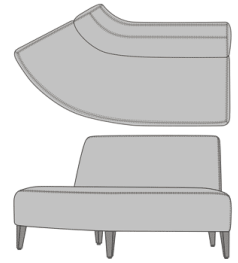

Casale Modular, Love Seat, Chair, Upholstered, with Power Module on Right  
Model: CSLEB1AAPG1R  
45W 30D 34H

Casale Modular, Lounge Inside Wedge, Bench, Upholstered  
Model: CSLEC0AA  
43W 31.5D 19H

Casale Modular, Lounge Inside Wedge, Bench, with Solid Surface Top  
Model: CSLEC0BA  
43W 31.5D 18H

Casale Modular, Lounge Inside Wedge, Chair, Upholstered  
Model: CSLEC1AA  
43W 31.5D 34H

Casale Modular, Love Seat Inside Wedge, Bench, Upholstered  
Model: CSLED0AA  
71.5W 35D

Casale Modular, Love Seat Inside Wedge, Chair, Upholstered  
Model: CSLED1AA  
71.5W 35D 34H

Casale Modular, Lounge Outside Wedge, Chair, Upholstered  
Model: CSLEE1AA  
43W 31.5D 34H

Casale Modular, Love Seat Outside Wedge, Chair, Upholstered  
Model: CSLEF1AA  
71.5W 35D 34H

Casale Modular, Left Curved, Bench, Upholstered  
Model: CSLEG0AA  
61.5W 34.75D 19H

Casale Modular, Left Curved, Chair, Upholstered  
Model: CSLEG1AA  
61.5W 34.75D 34H

Casale Modular, Right Curved, Bench, Upholstered  
Model: CSLEH0AA  
61.5W 34.75D 19H

Casale Modular, Right Curved, Chair, Upholstered  
Model: CSLEH1AA  
61.5W 34.75D 34H