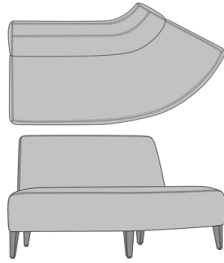

Casale Modular, Love Seat, Chair, Upholstered, with Power Module on Right  
Model: CSLEB1AAPG1R  
45W 30D 34H

Casale Modular, Lounge Inside Wedge, Bench, Upholstered  
Model: CSLEC0AA  
43W 31.5D 19H

Casale Modular, Lounge Inside Wedge, Bench, with Solid Surface Top  
Model: CSLEC0BA  
43W 31.5D 18H

Casale Modular, Lounge Inside Wedge, Chair, Upholstered  
Model: CSLEC1AA  
43W 31.5D 34H

Casale Modular, Love Seat Inside Wedge, Bench, Upholstered  
Model: CSLED0AA  
71.5W 35D

Casale Modular, Love Seat Inside Wedge, Chair, Upholstered  
Model: CSLED1AA  
71.5W 35D 34H

Casale Modular, Lounge Outside Wedge, Chair, Upholstered  
Model: CSLEE1AA  
43W 31.5D 34H

Casale Modular, Love Seat Outside Wedge, Chair, Upholstered  
Model: CSLEF1AA  
71.5W 35D 34H

Casale Modular, Left Curved, Bench, Upholstered  
Model: CSLEG0AA  
61.5W 34.75D 19H