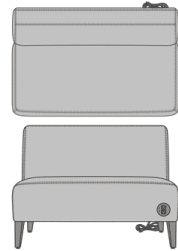

Product Statement of Line Images

Casale Modular, Lounge Chair, Bench, Upholstered  
Model: CSLEA0AA  
25W 30D 19H

Casale Modular, Lounge Chair, Bench, with Solid Surface Top  
Model: CSLEA0BA  
25W 30D 18H

Casale Modular, Lounge Chair, Chair, Upholstered  
Model: CSLEA1AA  
25W 30D 34H

Casale Modular, Lounge Chair, Chair, Upholstered, with Power Module on Left  
Model: CSLEA1AAPG1L  
25W 30D 34H

Casale Modular, Lounge Chair, Chair, Upholstered, with Power Module on Right  
Model: CSLEA1AAPG1R  
25W 30D 34H

Casale Modular, Love Seat, Bench, Upholstered  
Model: CSLEB0AA  
45W 30D 19H

Casale Modular, Love Seat, Chair, Upholstered  
Model: CSLEB1AA  
45W 30D 34H

Casale Modular, Love Seat, Chair, Upholstered, with Power Module on Left  
Model: CSLEB1AAPG1L  
45W 30D 34H

Casale Modular, Love Seat, Chair, Upholstered, with Power Module on Right  
Model: CSLEB1AAPG1R  
45W 30D 34H

Casale Modular, Lounge Inside Wedge, Bench, Upholstered  
Model: CSLEC0AA  
43W 31.5D 19H

Casale Modular, Lounge Inside Wedge, Bench, with Solid Surface Top  
Model: CSLEC0BA  
43W 31.5D 18H