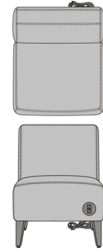

Notes

\*Outside wedge units are not available in "Bench" Back Style as they're the same as the Inside wedge options.  
 \*\* Back style, Top finish, Leg style & Power module not available for Arms.  
 \*\*\* Only available for "Lounge Bench" & "Lounge Inside Wedge Bench".  
 \*\*\*\*Only available for "Lounge" and "Love Seat" Chairs.

Product Statement of Line Images

Casale Modular, Lounge Chair, Bench, Upholstered  
Model: CSLEA0AA  
25W 30D 19H

Casale Modular, Lounge Chair, Bench, with Solid Surface Top  
Model: CSLEA0BA  
25W 30D 18H

Casale Modular, Lounge Chair, Chair, Upholstered  
Model: CSLEA1AA  
25W 30D 34H

Casale Modular, Lounge Chair, Chair, Upholstered, with Power Module on Left  
Model: CSLEA1AAPG1L  
25W 30D 34H

Casale Modular, Lounge Chair, Chair, Upholstered, with Power Module on Right  
Model: CSLEA1AAPG1R  
25W 30D 34H

Casale Modular, Love Seat, Bench, Upholstered  
Model: CSLEB0AA  
45W 30D 19H

Casale Modular, Love Seat, Chair, Upholstered  
Model: CSLEB1AA  
45W 30D 34H

Casale Modular, Love Seat, Chair, Upholstered, with Power Module on Left  
Model: CSLEB1AAPG1L  
45W 30D 34H