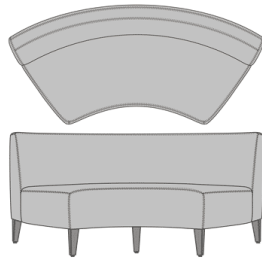

Casale Modular, Lounge Chair, Chair, Upholstered  
Model: CSLEA1AA  
25W 30D 34H

Casale Modular, Lounge Chair, Chair, Upholstered, with Power Module on Left  
Model: CSLEA1AAPG1L  
25W 30D 34H

Casale Modular, Lounge Chair, Chair, Upholstered, with Power Module on Right  
Model: CSLEA1AAPG1R  
25W 30D 34H

Casale Modular, Love Seat, Bench, Upholstered  
Model: CSLEB0AA  
45W 30D 19H

Casale Modular, Love Seat, Chair, Upholstered  
Model: CSLEB1AA  
45W 30D 34H

Casale Modular, Love Seat, Chair, Upholstered, with Power Module on Left  
Model: CSLEB1AAPG1L  
45W 30D 34H

Casale Modular, Love Seat, Chair, Upholstered, with Power Module on Right  
Model: CSLEB1AAPG1R  
45W 30D 34H

Casale Modular, Lounge Inside Wedge, Bench, Upholstered  
Model: CSLEC0AA  
43W 31.5D 19H

Casale Modular, Lounge Inside Wedge, Bench, with Solid Surface Top  
Model: CSLEC0BA  
43W 31.5D 18H

Casale Modular, Lounge Inside Wedge, Chair, Upholstered  
Model: CSLEC1AA  
43W 31.5D 34H

Casale Modular, Love Seat Inside Wedge, Bench, Upholstered  
Model: CSLED0AA  
71.5W 35D

Casale Modular, Love Seat Inside Wedge, Chair, Upholstered  
Model: CSLED1AA  
71.5W 35D 34H