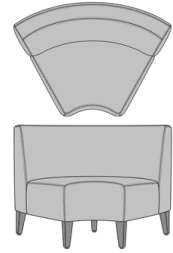

Kwalu Features

Product Dimensions and Specs

Overall 180W 63D 34H

Product Configurations

	Casale Collection	CSLEXXXX
Seat Style	 <b>A</b> Lounge	 <b>B</b> Love Seat
	 <b>E*</b> Lounge Outside Wedge	 <b>F*</b> Love Seat Outside Wedge
	 <b>C</b> Lounge Inside Wedge	 <b>D</b> Love Seat Inside Wedge
	 <b>G</b> Left Curved	 <b>H</b> Right Curved
	 <b>I**</b> Left Connecting Arm	 <b>J**</b> Right Connecting Arm
		 <b>K**</b> Dual Connecting Arm
Back Style	 <b>O</b> Bench	 <b>1</b> Chair
Top Finish Style	 <b>A</b> Upholstered	 <b>B***</b> With Corian®/Hanex®/Krion® Top (Waterfall Profile)
Leg Style	 <b>A</b> Tapered Leg	
Power Module (Optional) <small>(Available in Black or White)</small>	 <b>PG1L****</b> With Power Module on Left Side	 <b>PG1R****</b> With Power Module on Right Side

Casale Modular, Lounge Chair, Chair, Upholstered  
Model: CSLEA1AA  
25W 30D 34H

Casale Modular, Lounge Chair, Chair, Upholstered, with Power Module on Left  
Model: CSLEA1AAPG1L  
25W 30D 34H

Casale Modular, Lounge Chair, Chair, Upholstered, with Power Module on Right  
Model: CSLEA1AAPG1R  
25W 30D 34H

Casale Modular, Love Seat, Bench, Upholstered  
Model: CSLEB0AA  
45W 30D 19H

Casale Modular, Love Seat, Chair, Upholstered  
Model: CSLEB1AA  
45W 30D 34H

Casale Modular, Love Seat, Chair, Upholstered, with Power Module on Left  
Model: CSLEB1AAPG1L  
45W 30D 34H

Casale Modular, Love Seat, Chair, Upholstered, with Power Module on Right  
Model: CSLEB1AAPG1R  
45W 30D 34H

Casale Modular, Lounge Inside Wedge, Bench, Upholstered  
Model: CSLEC0AA  
43W 31.5D 19H

Casale Modular, Lounge Inside Wedge, Bench, with Solid Surface Top  
Model: CSLEC0BA  
43W 31.5D 18H