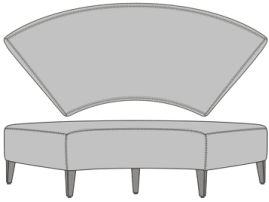

Casale Modular, Lounge Chair, Chair, Upholstered  
Model: CSLEA1AA  
25W 30D 34H

Casale Modular, Lounge Chair, Chair, Upholstered, with Power Module on Left  
Model: CSLEA1AAPG1L  
25W 30D 34H

Casale Modular, Lounge Chair, Chair, Upholstered, with Power Module on Right  
Model: CSLEA1AAPG1R  
25W 30D 34H

Casale Modular, Love Seat, Bench, Upholstered  
Model: CSLEB0AA  
45W 30D 19H

Casale Modular, Love Seat, Chair, Upholstered  
Model: CSLEB1AA  
45W 30D 34H

Casale Modular, Love Seat, Chair, Upholstered, with Power Module on Left  
Model: CSLEB1AAPG1L  
45W 30D 34H

Casale Modular, Love Seat, Chair, Upholstered, with Power Module on Right  
Model: CSLEB1AAPG1R  
45W 30D 34H

Casale Modular, Lounge Inside Wedge, Bench, Upholstered  
Model: CSLEC0AA  
43W 31.5D 19H

Casale Modular, Lounge Inside Wedge, Bench, with Solid Surface Top  
Model: CSLEC0BA  
43W 31.5D 18H

Casale Modular, Lounge Inside Wedge, Chair, Upholstered  
Model: CSLEC1AA  
43W 31.5D 34H

Casale Modular, Love Seat Inside Wedge, Bench, Upholstered  
Model: CSLED0AA  
71.5W 35D

Casale Modular, Love Seat Inside Wedge, Chair, Upholstered  
Model: CSLED1AA  
71.5W 35D 34H