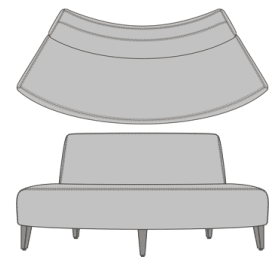

Casale Modular, Love Seat, Bench, Upholstered  
Model: CSLEB0AA  
45W 30D 19H

Casale Modular, Love Seat, Chair, Upholstered  
Model: CSLEB1AA  
45W 30D 34H

Casale Modular, Love Seat, Chair, Upholstered, with Power Module on Left  
Model: CSLEB1AAPG1L  
45W 30D 34H

Casale Modular, Love Seat, Chair, Upholstered, with Power Module on Right  
Model: CSLEB1AAPG1R  
45W 30D 34H

Casale Modular, Lounge Inside Wedge, Bench, Upholstered  
Model: CSLEC0AA  
43W 31.5D 19H

Casale Modular, Lounge Inside Wedge, Bench, with Solid Surface Top  
Model: CSLEC0BA  
43W 31.5D 18H

Casale Modular, Lounge Inside Wedge, Chair, Upholstered  
Model: CSLEC1AA  
43W 31.5D 34H

Casale Modular, Love Seat Inside Wedge, Bench, Upholstered  
Model: CSLED0AA  
71.5W 35D

Casale Modular, Love Seat Inside Wedge, Chair, Upholstered  
Model: CSLED1AA  
71.5W 35D 34H

Casale Modular, Lounge Outside Wedge, Chair, Upholstered  
Model: CSLEE1AA  
43W 31.5D 34H

Casale Modular, Love Seat Outside Wedge, Chair, Upholstered  
Model: CSLEF1AA  
71.5W 35D 34H

Casale Modular, Left Curved, Bench, Upholstered  
Model: CSLEG0AA  
61.5W 34.75D 19H