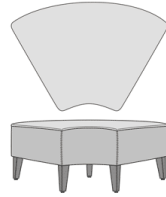

Kwalu Features

Product Dimensions and Specs

Overall 180W 63D 34H

Product Configurations

	Casale Collection	CSLEXXXX
Seat Style	 <b>A</b> Lounge	 <b>B</b> Love Seat
	 <b>E*</b> Lounge Outside Wedge	 <b>F*</b> Love Seat Outside Wedge
	 <b>C</b> Lounge Inside Wedge	 <b>D</b> Love Seat Inside Wedge
	 <b>G</b> Left Curved	 <b>H</b> Right Curved
	 <b>I**</b> Left Connecting Arm	 <b>J**</b> Right Connecting Arm
		 <b>K**</b> Dual Connecting Arm
Back Style	 <b>O</b> Bench	 <b>1</b> Chair
Top Finish Style	 <b>A</b> Upholstered	 <b>B***</b> With Corian®/Hanex®/Krion® Top (Waterfall Profile)
Leg Style	 <b>A</b> Tapered Leg	
Power Module (Optional) <small>(Available in Black or White)</small>	 <b>PG1L****</b> With Power Module on Left Side	 <b>PG1R****</b> With Power Module on Right Side

Casale Modular, Lounge Chair, Chair, Upholstered  
Model: CSLEA1AA  
25W 30D 34H

Casale Modular, Lounge Chair, Chair, Upholstered, with Power Module on Left  
Model: CSLEA1AAPG1L  
25W 30D 34H

Casale Modular, Lounge Chair, Chair, Upholstered, with Power Module on Right  
Model: CSLEA1AAPG1R  
25W 30D 34H

Casale Modular, Love Seat, Bench, Upholstered  
Model: CSLEB0AA  
45W 30D 19H

Casale Modular, Love Seat, Chair, Upholstered  
Model: CSLEB1AA  
45W 30D 34H

Casale Modular, Love Seat, Chair, Upholstered, with Power Module on Left  
Model: CSLEB1AAPG1L  
45W 30D 34H

Casale Modular, Love Seat, Chair, Upholstered, with Power Module on Right  
Model: CSLEB1AAPG1R  
45W 30D 34H

Casale Modular, Lounge Inside Wedge, Bench, Upholstered  
Model: CSLEC0AA  
43W 31.5D 19H

Casale Modular, Lounge Inside Wedge, Bench, with Solid Surface Top  
Model: CSLEC0BA  
43W 31.5D 18H