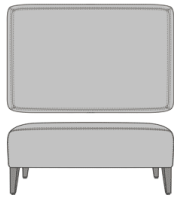

Kwalu Features

Product Dimensions and Specs

Overall 180W 63D 34H

Product Configurations

	Casale Collection	CSLEXXXX
Seat Style	 <b>A</b> Lounge	 <b>B</b> Love Seat
	 <b>E*</b> Lounge Outside Wedge	 <b>F*</b> Love Seat Outside Wedge
	 <b>C</b> Lounge Inside Wedge	 <b>D</b> Love Seat Inside Wedge
	 <b>G</b> Left Curved	 <b>H</b> Right Curved
	 <b>I**</b> Left Connecting Arm	 <b>J**</b> Right Connecting Arm
		 <b>K**</b> Dual Connecting Arm
Back Style	 <b>O</b> Bench	 <b>1</b> Chair
Top Finish Style	 <b>A</b> Upholstered	 <b>B***</b> With Corian®/Hanex®/Krion® Top (Waterfall Profile)
Leg Style	 <b>A</b> Tapered Leg	
Power Module (Optional) <small>(Available in Black or White)</small>	 <b>PG1L****</b> With Power Module on Left Side	 <b>PG1R****</b> With Power Module on Right Side

Notes

\*Outside wedge units are not available in "Bench" Back Style as they're the same as the Inside wedge options.  
 \*\* Back style, Top finish, Leg style & Power module not available for Arms.  
 \*\*\* Only available for "Lounge Bench" & "Lounge Inside Wedge Bench".  
 \*\*\*\*Only available for "Lounge" and "Love Seat" Chairs.

Product Statement of Line Images

Casale Modular, Lounge Chair, Bench, Upholstered  
Model: CSLEA0AA  
25W 30D 19H

Casale Modular, Lounge Chair, Bench, with Solid Surface Top  
Model: CSLEA0BA  
25W 30D 18H

Casale Modular, Lounge Chair, Chair, Upholstered  
Model: CSLEA1AA  
25W 30D 34H

Casale Modular, Lounge Chair, Chair, Upholstered, with Power Module on Left  
Model: CSLEA1AAPG1L  
25W 30D 34H

Casale Modular, Lounge Chair, Chair, Upholstered, with Power Module on Right  
Model: CSLEA1AAPG1R  
25W 30D 34H