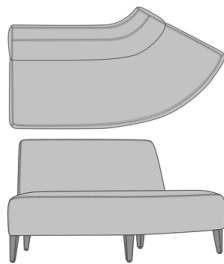

Casale Modular, Lounge Chair, Chair, Upholstered, with Power Module on Left
Model: CSLEA1AAPG1L
25W 30D 34H

Casale Modular, Lounge Chair, Chair, Upholstered, with Power Module on Right
Model: CSLEA1AAPG1R
25W 30D 34H

Casale Modular, Love Seat, Chair, Upholstered, with Power Module on Right
Model: CSLEB1AAPG1R
45W 30D 34H

Casale Modular, Lounge Inside Wedge, Bench, Upholstered
Model: CSLEC0AA
43W 31.5D 19H

Casale Modular, Lounge Inside Wedge, Bench, with Solid Surface Top
Model: CSLEC0BA
43W 31.5D 18H

Casale Modular, Lounge Inside Wedge, Chair, Upholstered
Model: CSLEC1AA
43W 31.5D 34H

Casale Modular, Love Seat Inside Wedge, Bench, Upholstered
Model: CSLED0AA
71.5W 35D

Casale Modular, Love Seat Inside Wedge, Chair, Upholstered
Model: CSLED1AA
71.5W 35D 34H

Casale Modular, Lounge Outside Wedge, Chair, Upholstered
Model: CSLEE1AA
43W 31.5D 34H

Casale Modular, Love Seat Outside Wedge, Chair, Upholstered
Model: CSLEF1AA
71.5W 35D 34H

Casale Modular, Left Curved, Bench, Upholstered
Model: CSLEG0AA
61.5W 34.75D 19H