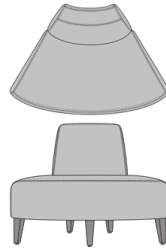

Casale Modular, Lounge Chair, Chair, Upholstered, with Power Module on Left
Model: CSLEA1AAPG1L
25W 30D 34H

Casale Modular, Lounge Chair, Chair, Upholstered, with Power Module on Right
Model: CSLEA1AAPG1R
25W 30D 34H

Casale Modular, Love Seat, Bench, Upholstered
Model: CSLEB0AA
45W 30D 19H

Casale Modular, Love Seat, Chair, Upholstered
Model: CSLEB1AA
45W 30D 34H

Casale Modular, Love Seat, Chair, Upholstered, with Power Module on Left
Model: CSLEB1AAPG1L
45W 30D 34H

Casale Modular, Love Seat, Chair, Upholstered, with Power Module on Right
Model: CSLEB1AAPG1R
45W 30D 34H

Casale Modular, Lounge Inside Wedge, Bench, Upholstered
Model: CSLEC0AA
43W 31.5D 19H

Casale Modular, Lounge Inside Wedge, Bench, with Solid Surface Top
Model: CSLEC0BA
43W 31.5D 18H

Casale Modular, Lounge Inside Wedge, Chair, Upholstered
Model: CSLEC1AA
43W 31.5D 34H

Casale Modular, Love Seat Inside Wedge, Bench, Upholstered
Model: CSLED0AA
71.5W 35D

Casale Modular, Love Seat Inside Wedge, Chair, Upholstered
Model: CSLED1AA
71.5W 35D 34H