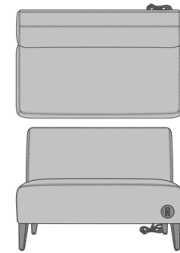

Casale Modular

Casale Modular, Lounge Chair, Bench, Upholstered
Model: CSLEA0AA
25W 30D 19H

Casale Modular, Lounge Chair, Bench, with Solid Surface Top
Model: CSLEA0BA
25W 30D 18H

Casale Modular, Lounge Chair, Chair, Upholstered
Model: CSLEA1AA
25W 30D 34H

Casale Modular, Lounge Chair, Chair, Upholstered, with Power Module on Left
Model: CSLEA1AAPG1L
25W 30D 34H

Casale Modular, Lounge Chair, Chair, Upholstered, with Power Module on Right
Model: CSLEA1AAPG1R
25W 30D 34H

Casale Modular, Love Seat, Bench, Upholstered
Model: CSLEB0AA
45W 30D 19H

Casale Modular, Love Seat, Chair, Upholstered
Model: CSLEB1AA
45W 30D 34H

Casale Modular, Love Seat, Chair, Upholstered, with Power Module on Left
Model: CSLEB1AAPG1L
45W 30D 34H

Casale Modular, Love Seat, Chair, Upholstered, with Power Module on Right
Model: CSLEB1AAPG1R
45W 30D 34H

Casale Modular, Lounge Inside Wedge, Bench, Upholstered
Model: CSLEC0AA
43W 31.5D 19H

Casale Modular, Lounge Inside Wedge, Bench, with Solid Surface Top
Model: CSLEC0BA
43W 31.5D 18H