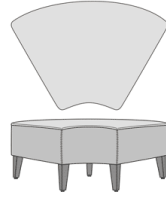

Casale Modular, Lounge Chair, Chair, Upholstered, with Power Module on Left
Model: CSLEA1AAPG1L
25W 30D 34H

Casale Modular, Lounge Chair, Chair, Upholstered, with Power Module on Right
Model: CSLEA1AAPG1R
25W 30D 34H

Casale Modular, Love Seat, Bench, Upholstered
Model: CSLEB0AA
45W 30D 19H

Casale Modular, Love Seat, Chair, Upholstered
Model: CSLEB1AA
45W 30D 34H

Casale Modular, Love Seat, Chair, Upholstered, with Power Module on Left
Model: CSLEB1AAPG1L
45W 30D 34H

Casale Modular, Love Seat, Chair, Upholstered, with Power Module on Right
Model: CSLEB1AAPG1R
45W 30D 34H

Casale Modular, Lounge Inside Wedge, Bench, Upholstered
Model: CSLEC0AA
43W 31.5D 19H

Casale Modular, Lounge Inside Wedge, Bench, with Solid Surface Top
Model: CSLEC0BA
43W 31.5D 18H

Casale Modular, Lounge Inside Wedge, Chair, Upholstered
Model: CSLEC1AA
43W 31.5D 34H

Casale Modular, Love Seat Inside Wedge, Bench, Upholstered
Model: CSLED0AA
71.5W 35D

Casale Modular, Love Seat Inside Wedge, Chair, Upholstered
Model: CSLED1AA
71.5W 35D 34H