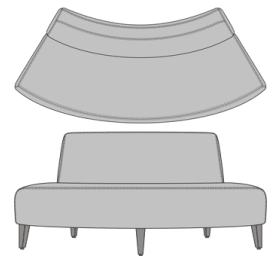

Casale Modular, Love Seat, Bench, Upholstered
Model: CSLEB0AA
45W 30D 19H

Casale Modular, Love Seat, Chair, Upholstered
Model: CSLEB1AA
45W 30D 34H

Casale Modular, Love Seat, Chair, Upholstered, with Power Module on Left
Model: CSLEB1AAPG1L
45W 30D 34H

Casale Modular, Love Seat, Chair, Upholstered, with Power Module on Right
Model: CSLEB1AAPG1R
45W 30D 34H

Casale Modular, Lounge Inside Wedge, Bench, Upholstered
Model: CSLEC0AA
43W 31.5D 19H

Casale Modular, Lounge Inside Wedge, Bench, with Solid Surface Top
Model: CSLEC0BA
43W 31.5D 18H

Casale Modular, Lounge Inside Wedge, Chair, Upholstered
Model: CSLEC1AA
43W 31.5D 34H

Casale Modular, Love Seat Inside Wedge, Bench, Upholstered
Model: CSLED0AA
71.5W 35D

Casale Modular, Love Seat Inside Wedge, Chair, Upholstered
Model: CSLED1AA
71.5W 35D 34H

Casale Modular, Lounge Outside Wedge, Chair, Upholstered
Model: CSLEE1AA
43W 31.5D 34H

Casale Modular, Love Seat Outside Wedge, Chair, Upholstered
Model: CSLEF1AA
71.5W 35D 34H

Casale Modular, Left Curved, Bench, Upholstered
Model: CSLEG0AA
61.5W 34.75D 19H