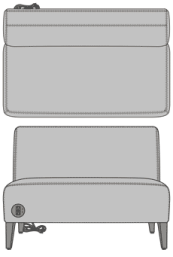

Casale Modular

Casale Modular, Lounge Chair, Bench, Upholstered
Model: CSLEA0AA
25W 30D 19H

Casale Modular, Lounge Chair, Bench, with Solid Surface Top
Model: CSLEA0BA
25W 30D 18H

Casale Modular, Lounge Chair, Chair, Upholstered
Model: CSLEA1AA
25W 30D 34H

Casale Modular, Lounge Chair, Chair, Upholstered, with Power Module on Left
Model: CSLEA1AAPG1L
25W 30D 34H

Casale Modular, Lounge Chair, Chair, Upholstered, with Power Module on Right
Model: CSLEA1AAPG1R
25W 30D 34H

Casale Modular, Love Seat, Bench, Upholstered
Model: CSLEB0AA
45W 30D 19H

Casale Modular, Love Seat, Chair, Upholstered
Model: CSLEB1AA
45W 30D 34H

Casale Modular, Love Seat, Chair, Upholstered, with Power Module on Left
Model: CSLEB1AAPG1L
45W 30D 34H

Casale Modular, Love Seat, Chair, Upholstered, with Power Module on Right
Model: CSLEB1AAPG1R
45W 30D 34H

Casale Modular, Lounge Inside Wedge, Bench, Upholstered
Model: CSLEC0AA
43W 31.5D 19H

Casale Modular, Lounge Inside Wedge, Bench, with Solid Surface Top
Model: CSLEC0BA
43W 31.5D 18H