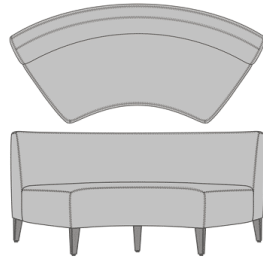

Casale Modular, Lounge Chair, Chair, Upholstered, with Power Module on Left
Model: CSLEA1AAPG1L
25W 30D 34H

Casale Modular, Lounge Chair, Chair, Upholstered, with Power Module on Right
Model: CSLEA1AAPG1R
25W 30D 34H

Casale Modular, Love Seat, Bench, Upholstered
Model: CSLEB0AA
45W 30D 19H

Casale Modular, Love Seat, Chair, Upholstered
Model: CSLEB1AA
45W 30D 34H

Casale Modular, Love Seat, Chair, Upholstered, with Power Module on Left
Model: CSLEB1AAPG1L
45W 30D 34H

Casale Modular, Love Seat, Chair, Upholstered, with Power Module on Right
Model: CSLEB1AAPG1R
45W 30D 34H

Casale Modular, Lounge Inside Wedge, Bench, Upholstered
Model: CSLEC0AA
43W 31.5D 19H

Casale Modular, Lounge Inside Wedge, Bench, with Solid Surface Top
Model: CSLEC0BA
43W 31.5D 18H

Casale Modular, Lounge Inside Wedge, Chair, Upholstered
Model: CSLEC1AA
43W 31.5D 34H

Casale Modular, Love Seat Inside Wedge, Bench, Upholstered
Model: CSLED0AA
71.5W 35D

Casale Modular, Love Seat Inside Wedge, Chair, Upholstered
Model: CSLED1AA
71.5W 35D 34H