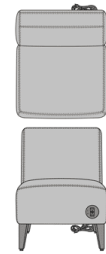

Casale Modular

Casale Modular, Lounge Chair, Bench, Upholstered
Model: CSLEA0AA
25W 30D 19H

Casale Modular, Lounge Chair, Bench, with Solid Surface Top
Model: CSLEA0BA
25W 30D 18H

Casale Modular, Lounge Chair, Chair, Upholstered
Model: CSLEA1AA
25W 30D 34H

Casale Modular, Lounge Chair, Chair, Upholstered, with Power Module on Left
Model: CSLEA1AAPG1L
25W 30D 34H

Casale Modular, Lounge Chair, Chair, Upholstered, with Power Module on Right
Model: CSLEA1AAPG1R
25W 30D 34H

Casale Modular, Love Seat, Bench, Upholstered
Model: CSLEB0AA
45W 30D 19H

Casale Modular, Love Seat, Chair, Upholstered
Model: CSLEB1AA
45W 30D 34H

Casale Modular, Love Seat, Chair, Upholstered, with Power Module on Left
Model: CSLEB1AAPG1L
45W 30D 34H

Casale Modular, Love Seat, Chair, Upholstered, with Power Module on Right
Model: CSLEB1AAPG1R
45W 30D 34H

Casale Modular, Lounge Inside Wedge, Bench, Upholstered
Model: CSLEC0AA
43W 31.5D 19H

Casale Modular, Lounge Inside Wedge, Bench, with Solid Surface Top
Model: CSLEC0BA
43W 31.5D 18H