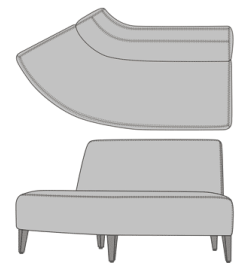

Casale Modular, Love Seat, Chair, Upholstered, with Power Module on Right
Model: CSLEB1AAPG1R
45W 30D 34H

Casale Modular, Lounge Inside Wedge, Bench, Upholstered
Model: CSLEC0AA
43W 31.5D 19H

Casale Modular, Lounge Inside Wedge, Bench, with Solid Surface Top
Model: CSLEC0BA
43W 31.5D 18H

Casale Modular, Lounge Inside Wedge, Chair, Upholstered
Model: CSLEC1AA
43W 31.5D 34H

Casale Modular, Love Seat Inside Wedge, Bench, Upholstered
Model: CSLED0AA
71.5W 35D

Casale Modular, Love Seat Inside Wedge, Chair, Upholstered
Model: CSLED1AA
71.5W 35D 34H

Casale Modular, Lounge Outside Wedge, Chair, Upholstered
Model: CSLEE1AA
43W 31.5D 34H

Casale Modular, Love Seat Outside Wedge, Chair, Upholstered
Model: CSLEF1AA
71.5W 35D 34H

Casale Modular, Left Curved, Bench, Upholstered
Model: CSLEG0AA
61.5W 34.75D 19H

Casale Modular, Left Curved, Chair, Upholstered
Model: CSLEG1AA
61.5W 34.75D 34H

Casale Modular, Right Curved, Bench, Upholstered
Model: CSLEH0AA
61.5W 34.75D 19H

Casale Modular, Right Curved, Chair, Upholstered
Model: CSLEH1AA
61.5W 34.75D 34H