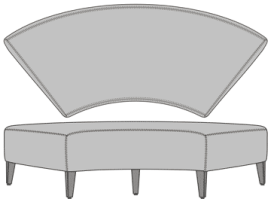

Casale Modular, Lounge Chair, Chair, Upholstered, with Power Module on Left
Model: CSLEA1AAPG1L
25W 30D 34H

Casale Modular, Lounge Chair, Chair, Upholstered, with Power Module on Right
Model: CSLEA1AAPG1R
25W 30D 34H

Casale Modular, Love Seat, Bench, Upholstered
Model: CSLEB0AA
45W 30D 19H

Casale Modular, Love Seat, Chair, Upholstered
Model: CSLEB1AA
45W 30D 34H

Casale Modular, Love Seat, Chair, Upholstered, with Power Module on Left
Model: CSLEB1AAPG1L
45W 30D 34H

Casale Modular, Love Seat, Chair, Upholstered, with Power Module on Right
Model: CSLEB1AAPG1R
45W 30D 34H

Casale Modular, Lounge Inside Wedge, Bench, Upholstered
Model: CSLEC0AA
43W 31.5D 19H

Casale Modular, Lounge Inside Wedge, Bench, with Solid Surface Top
Model: CSLEC0BA
43W 31.5D 18H

Casale Modular, Lounge Inside Wedge, Chair, Upholstered
Model: CSLEC1AA
43W 31.5D 34H

Casale Modular, Love Seat Inside Wedge, Bench, Upholstered
Model: CSLED0AA
71.5W 35D

Casale Modular, Love Seat Inside Wedge, Chair, Upholstered
Model: CSLED1AA
71.5W 35D 34H