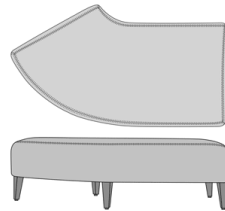

Casale Modular, Love Seat, Chair, Upholstered, with Power Module on Right
Model: CSLEB1AAPG1R
45W 30D 34H

Casale Modular, Lounge Inside Wedge, Bench, Upholstered
Model: CSLEC0AA
43W 31.5D 19H

Casale Modular, Lounge Inside Wedge, Bench, with Solid Surface Top
Model: CSLEC0BA
43W 31.5D 18H

Casale Modular, Lounge Inside Wedge, Chair, Upholstered
Model: CSLEC1AA
43W 31.5D 34H

Casale Modular, Love Seat Inside Wedge, Bench, Upholstered
Model: CSLED0AA
71.5W 35D

Casale Modular, Love Seat Inside Wedge, Chair, Upholstered
Model: CSLED1AA
71.5W 35D 34H

Casale Modular, Lounge Outside Wedge, Chair, Upholstered
Model: CSLEE1AA
43W 31.5D 34H

Casale Modular, Love Seat Outside Wedge, Chair, Upholstered
Model: CSLEF1AA
71.5W 35D 34H

Casale Modular, Left Curved, Bench, Upholstered
Model: CSLEG0AA
61.5W 34.75D 19H

Casale Modular, Left Curved, Chair, Upholstered
Model: CSLEG1AA
61.5W 34.75D 34H

Casale Modular, Right Curved, Bench, Upholstered
Model: CSLEH0AA
61.5W 34.75D 19H

Casale Modular, Right Curved, Chair, Upholstered
Model: CSLEH1AA
61.5W 34.75D 34H