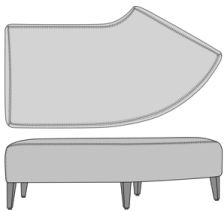

Casale Modular, Love Seat, Bench, Upholstered
Model: CSLEB0AA
45W 30D 19H

Casale Modular, Love Seat, Chair, Upholstered
Model: CSLEB1AA
45W 30D 34H

Casale Modular, Love Seat, Chair, Upholstered, with Power Module on Left
Model: CSLEB1AAPG1L
45W 30D 34H

Casale Modular, Love Seat, Chair, Upholstered, with Power Module on Right
Model: CSLEB1AAPG1R
45W 30D 34H

Casale Modular, Lounge Inside Wedge, Bench, Upholstered
Model: CSLEC0AA
43W 31.5D 19H

Casale Modular, Lounge Inside Wedge, Bench, with Solid Surface Top
Model: CSLEC0BA
43W 31.5D 18H

Casale Modular, Lounge Inside Wedge, Chair, Upholstered
Model: CSLEC1AA
43W 31.5D 34H

Casale Modular, Love Seat Inside Wedge, Bench, Upholstered
Model: CSLED0AA
71.5W 35D

Casale Modular, Love Seat Inside Wedge, Chair, Upholstered
Model: CSLED1AA
71.5W 35D 34H

Casale Modular, Lounge Outside Wedge, Chair, Upholstered
Model: CSLEE1AA
43W 31.5D 34H

Casale Modular, Love Seat Outside Wedge, Chair, Upholstered
Model: CSLEF1AA
71.5W 35D 34H

Casale Modular, Left Curved, Bench, Upholstered
Model: CSLEG0AA
61.5W 34.75D 19H