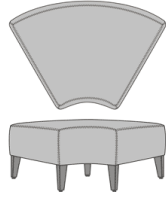

Casale Modular, Lounge Chair, Chair, Upholstered, with Power Module on Left
Model: CSLEA1AAPG1L
25W 30D 34H

Casale Modular, Lounge Chair, Chair, Upholstered, with Power Module on Right
Model: CSLEA1AAPG1R
25W 30D 34H

Casale Modular, Love Seat, Bench, Upholstered
Model: CSLEB0AA
45W 30D 19H

Casale Modular, Love Seat, Chair, Upholstered
Model: CSLEB1AA
45W 30D 34H

Casale Modular, Love Seat, Chair, Upholstered, with Power Module on Left
Model: CSLEB1AAPG1L
45W 30D 34H

Casale Modular, Love Seat, Chair, Upholstered, with Power Module on Right
Model: CSLEB1AAPG1R
45W 30D 34H

Casale Modular, Lounge Inside Wedge, Bench, Upholstered
Model: CSLEC0AA
43W 31.5D 19H

Casale Modular, Lounge Inside Wedge, Bench, with Solid Surface Top
Model: CSLEC0BA
43W 31.5D 18H

Casale Modular, Lounge Inside Wedge, Chair, Upholstered
Model: CSLEC1AA
43W 31.5D 34H

Casale Modular, Love Seat Inside Wedge, Bench, Upholstered
Model: CSLED0AA
71.5W 35D

Casale Modular, Love Seat Inside Wedge, Chair, Upholstered
Model: CSLED1AA
71.5W 35D 34H