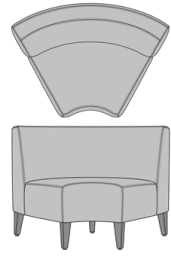

Casale Modular, Lounge Chair, Chair, Upholstered, with Power Module on Left
Model: CSLEA1AAPG1L
25W 30D 34H

Casale Modular, Lounge Chair, Chair, Upholstered, with Power Module on Right
Model: CSLEA1AAPG1R
25W 30D 34H

Casale Modular, Love Seat, Bench, Upholstered
Model: CSLEB0AA
45W 30D 19H

Casale Modular, Love Seat, Chair, Upholstered
Model: CSLEB1AA
45W 30D 34H

Casale Modular, Love Seat, Chair, Upholstered, with Power Module on Left
Model: CSLEB1AAPG1L
45W 30D 34H

Casale Modular, Love Seat, Chair, Upholstered, with Power Module on Right
Model: CSLEB1AAPG1R
45W 30D 34H

Casale Modular, Lounge Inside Wedge, Bench, Upholstered
Model: CSLEC0AA
43W 31.5D 19H

Casale Modular, Lounge Inside Wedge, Bench, with Solid Surface Top
Model: CSLEC0BA
43W 31.5D 18H

Casale Modular, Lounge Inside Wedge, Chair, Upholstered
Model: CSLEC1AA
43W 31.5D 34H

Casale Modular, Love Seat Inside Wedge, Bench, Upholstered
Model: CSLED0AA
71.5W 35D

Casale Modular, Love Seat Inside Wedge, Chair, Upholstered
Model: CSLED1AA
71.5W 35D 34H