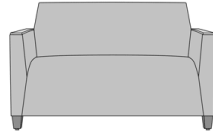

Carrara Love Seat, without Arm Caps
Model: CRL2A5
57W 30D 34H
26AH

Carrara Love Seat, with Solid Surface Arm Caps, Tapered Legs
Model: CRL2C5
57W 30D 34H
25.75AH