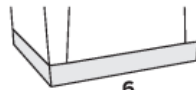

**A**  
Upholstered - No Arm Caps

**B**  
Upholstered - With Arm Caps

**\*C**  
With Corian®/Hanex®/Krion®  
Arm Cap  
(Waterfall Profile)

Base Style

**5**  
Tapered Legs

**6**  
Plinth Base

Finish Options

**OPT#702** - Hanex® Nublado