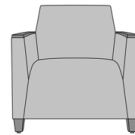

Carrara Love Seat, with Arm Caps, Plinth Base  
Model: CRL2B6  
57W 30D 34H  
26AH

Carrara Love Seat, with Solid Surface Arm Caps, Tapered Legs  
Model: CRL2C5  
57W 30D 34H  
25.75AH

Carrara Love Seat, with Solid Surface Arm Caps, Plinth Base  
Model: CRL2C6  
57W 30D 34H  
26AH

Carrara Lounge Chair, without Arm Caps  
Model: CRL1A5  
34W 30D 34H  
26AH

Carrara Lounge Chair, without Arm Caps, Plinth Base  
Model: CRL1A6  
34W 30D 34H  
26AH

Carrara Lounge Chair, with Arm Caps  
Model: CRL1B5  
34W 30D 34H  
26AH