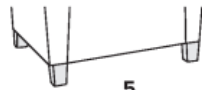

**A**  
Upholstered - No Arm Caps

**B**  
Upholstered - With Arm Caps

**\*C**  
With Corian®/Hanex®/Krion®  
Arm Cap  
(Waterfall Profile)

Base Style

**5**  
Tapered Legs

**6**  
Plinth Base

Finish Options

**OPT#702** - Hanex® Nublado