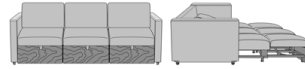

Carrara Pull-Out Sleeper, with Fusion Seat Rail
Model: CRPO3AA
96W 38D 36H
26AH 82.5Ext. Depth

Carrara Pull-Out Sleeper, with
Kwalu Arm Cap, with Fusion
Seat Rail
Model: CRPO3BA
96W 38D 36H
26AH 82.5Ext. Depth

Carrara Pull-Out Sleeper, with
Kwalu Arm Cap, with
Upholstered Seat Rail
Model: CRPO3BB
96W 38D 36H
26AH 82.5Ext. Depth

Carrara Pull-Out Sleeper, with
Solid Surface Arm Cap, with
Fusion Seat Rail
Model: CRPO3CA
96W 38D 36H
26AH 82.5Ext. Depth

Carrara Pull-Out Sleeper, with
Solid Surface Arm Cap, with
Upholstered Seat Rail
Model: CRPO3CB
96W 38D 36H
26AH 82.5Ext. Depth