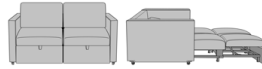

Carrara Pull-Out Sleeper Love Seat, with Upholstered Seat Rail
Model: CRPO2AB
64W 38D 36H
26AH 82.5Ext. Depth