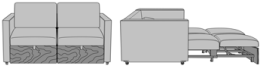

Carrara Pull-Out Sleeper Love Seat, with Fusion Seat Rail
Model: CRPO2AA
64W 38D 36H
26AH 82.5Ext. Depth