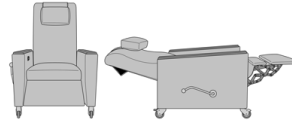

Carrara Sleeper Recliner
Model: CRSL5
32.5W 36D 45H
25AH 75Ext. Depth