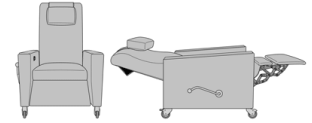

Carrara Sleeper Recliner, with
Solid Surface Arm Caps
Model: CRSS5
32.5W 36D 45H
24.75AH 75Ext. Depth