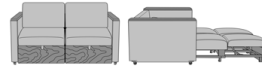

Carrara Pull-Out Sleeper Love Seat, with Fusion Seat Rail
Model: CRPO2AA
64W 38D 36H
26AH 82.5Ext. Depth

Carrara Pull-Out Sleeper Love Seat, with Upholstered Seat Rail
Model: CRPO2AB
64W 38D 36H
26AH 82.5Ext. Depth