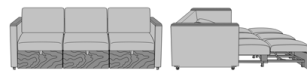

Carrara Sleepover

Carrara Pull-Out Sleeper,
with Fusion Seat Rail
Model: CRPO3AA
96W 38D 36H
26AH 82.5Ext. Depth

Carrara Pull-Out Sleeper,
with Upholstered Seat Rail
Model: CRPO3AB
96W 38D 36H
26AH 82.5Ext. Depth

Carrara Pull-Out Sleeper,
with Kwalu Arm Cap, with
Fusion Seat Rail
Model: CRPO3BA
96W 38D 36H
26AH 82.5Ext. Depth

Carrara Pull-Out Sleeper,
with Kwalu Arm Cap, with
Upholstered Seat Rail
Model: CRPO3BB
96W 38D 36H
26AH 82.5Ext. Depth

Carrara Pull-Out Sleeper,
with Solid Surface Arm Cap,
with Fusion Seat Rail
Model: CRPO3CA
96W 38D 36H
26AH 82.5Ext. Depth

Carrara Pull-Out Sleeper,
with Solid Surface Arm Cap,
with Upholstered Seat Rail
Model: CRPO3CB
96W 38D 36H
26AH 82.5Ext. Depth