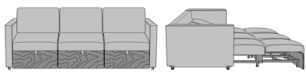

Carrara Sleepover

Carrara Pull-Out Sleeper,
with Fusion Seat Rail
Model: CRPO3AA
96W 38D 36H
26AH 82.5Ext. Depth

Carrara Pull-Out Sleeper,
with Upholstered Seat Rail
Model: CRPO3AB
96W 38D 36H
26AH 82.5Ext. Depth

Carrara Pull-Out Sleeper,
with Kwalu Arm Cap, with
Fusion Seat Rail
Model: CRPO3BA
96W 38D 36H
26AH 82.5Ext. Depth

Carrara Pull-Out Sleeper,
with Kwalu Arm Cap, with
Upholstered Seat Rail
Model: CRPO3BB
96W 38D 36H
26AH 82.5Ext. Depth

Carrara Pull-Out Sleeper,
with Solid Surface Arm Cap,
with Fusion Seat Rail
Model: CRPO3CA
96W 38D 36H
26AH 82.5Ext. Depth

Carrara Pull-Out Sleeper,
with Solid Surface Arm Cap,
with Upholstered Seat Rail
Model: CRPO3CB
96W 38D 36H
26AH 82.5Ext. Depth