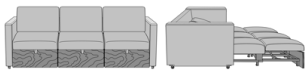

Carrara Sleepover

Carrara Pull-Out Sleeper,
with Fusion Seat Rail
Model: CRPO3AA
96W 38D 36H
26AH 82.5Ext. Depth

Carrara Pull-Out Sleeper,
with Upholstered Seat Rail
Model: CRPO3AB
96W 38D 36H
26AH 82.5Ext. Depth

Carrara Pull-Out Sleeper,
with Kwalu Arm Cap, with
Fusion Seat Rail
Model: CRPO3BA
96W 38D 36H
26AH 82.5Ext. Depth

Carrara Pull-Out Sleeper,
with Kwalu Arm Cap, with
Upholstered Seat Rail
Model: CRPO3BB
96W 38D 36H
26AH 82.5Ext. Depth

Carrara Pull-Out Sleeper,
with Solid Surface Arm Cap,
with Fusion Seat Rail
Model: CRPO3CA
96W 38D 36H
26AH 82.5Ext. Depth

Carrara Pull-Out Sleeper,
with Solid Surface Arm Cap,
with Upholstered Seat Rail
Model: CRPO3CB
96W 38D 36H
26AH 82.5Ext. Depth