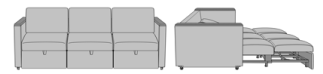

Carrara Sleepover

Carrara Pull-Out Sleeper,
with Fusion Seat Rail
Model: CRPO3AA
96W 38D 36H
26AH 82.5Ext. Depth

Carrara Pull-Out Sleeper,
with Upholstered Seat Rail
Model: CRPO3AB
96W 38D 36H
26AH 82.5Ext. Depth

Carrara Pull-Out Sleeper,
with Kwalu Arm Cap, with
Fusion Seat Rail
Model: CRPO3BA
96W 38D 36H
26AH 82.5Ext. Depth

Carrara Pull-Out Sleeper,
with Kwalu Arm Cap, with
Upholstered Seat Rail
Model: CRPO3BB
96W 38D 36H
26AH 82.5Ext. Depth

Carrara Pull-Out Sleeper,
with Solid Surface Arm Cap,
with Fusion Seat Rail
Model: CRPO3CA
96W 38D 36H
26AH 82.5Ext. Depth

Carrara Pull-Out Sleeper,
with Solid Surface Arm Cap,
with Upholstered Seat Rail
Model: CRPO3CB
96W 38D 36H
26AH 82.5Ext. Depth