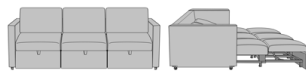

Carrara Sleepover

Carrara Pull-Out Sleeper,
with Fusion Seat Rail
Model: CRPO3AA
96W 38D 36H
26AH 82.5Ext. Depth

Carrara Pull-Out Sleeper,
with Upholstered Seat Rail
Model: CRPO3AB
96W 38D 36H
26AH 82.5Ext. Depth

Carrara Pull-Out Sleeper,
with Kwalu Arm Cap, with
Fusion Seat Rail
Model: CRPO3BA
96W 38D 36H
26AH 82.5Ext. Depth

Carrara Pull-Out Sleeper,
with Kwalu Arm Cap, with
Upholstered Seat Rail
Model: CRPO3BB
96W 38D 36H
26AH 82.5Ext. Depth

Carrara Pull-Out Sleeper,
with Solid Surface Arm Cap,
with Fusion Seat Rail
Model: CRPO3CA
96W 38D 36H
26AH 82.5Ext. Depth

Carrara Pull-Out Sleeper,
with Solid Surface Arm Cap,
with Upholstered Seat Rail
Model: CRPO3CB
96W 38D 36H
26AH 82.5Ext. Depth