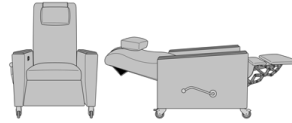

Product Statement of Line Images

Carrara Bariatric Recliner, 500 lb. Weight Capacity
Model: CRBB5
37.5W 38D 45H
25.5AH 71Ext. Depth

Carrara Bariatric Recliner, 500 lb. Weight Capacity, with Solid Surface Arm Caps
Model: CRBS5
37.5W 38D 45H
25.75AH 71Ext. Depth