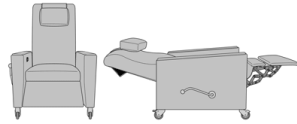

## Carrara Recliner

Carrara Sleeper Recliner  
Model: CRSL5  
32.5W 36D 45H  
25AH 75Ext. Depth

Carrara Sleeper Recliner,  
with Solid Surface Arm Caps  
Model: CRSS5  
32.5W 36D 45H  
24.75AH 75Ext. Depth