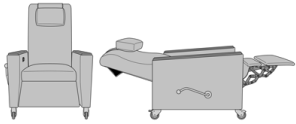

## Carrara Recliner

Carrara Sleeper Recliner  
Model: CRSL5  
32.5W 36D 45H  
25AH 75Ext. Depth

Carrara Sleeper Recliner,  
with Solid Surface Arm Caps  
Model: CRSS5  
32.5W 36D 45H  
24.75AH 75Ext. Depth