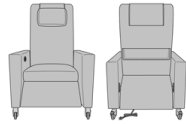

## Carrara Recliner

Carrara Motorized Sleeper Recliner, without Arm Caps, without Battery Pack  
Model: CRSLMTR0011  
32.5W 36D 45H  
25AH 75Ext. Depth

Carrara Motorized Sleeper Recliner, without Arm Caps, with Battery Pack  
Model: CRSLMTR0111  
32.5W 36D 45H  
25AH 75Ext. Depth

Carrara Motorized Sleeper Recliner, with Arm Caps, without Battery Pack  
Model: CRSLMTR1011  
32.5W 36D 45H  
25AH 75Ext. Depth

Carrara Motorized Sleeper Recliner, with Arm Caps, with Battery Pack  
Model: CRSLMTR1111  
32.5W 36D 45H  
25AH 75Ext. Depth