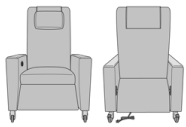

## Carrara Recliner

Carrara Motorized Sleeper Recliner, without Arm Caps, without Battery Pack  
Model: CRSLMTR0011  
32.5W 36D 45H  
25AH 75Ext. Depth

Carrara Motorized Sleeper Recliner, without Arm Caps, with Battery Pack  
Model: CRSLMTR0111  
32.5W 36D 45H  
25AH 75Ext. Depth

Carrara Motorized Sleeper Recliner, with Arm Caps, without Battery Pack  
Model: CRSLMTR1011  
32.5W 36D 45H  
25AH 75Ext. Depth

Carrara Motorized Sleeper Recliner, with Arm Caps, with Battery Pack  
Model: CRSLMTR1111  
32.5W 36D 45H  
25AH 75Ext. Depth