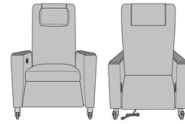

## Carrara Recliner

Carrara Motorized Sleeper Recliner, without Arm Caps, without Battery Pack  
Model: CRSLMTR0011  
32.5W 36D 45H  
25AH 75Ext. Depth

Carrara Motorized Sleeper Recliner, without Arm Caps, with Battery Pack  
Model: CRSLMTR0111  
32.5W 36D 45H  
25AH 75Ext. Depth

Carrara Motorized Sleeper Recliner, with Arm Caps, without Battery Pack  
Model: CRSLMTR1011  
32.5W 36D 45H  
25AH 75Ext. Depth

Carrara Motorized Sleeper Recliner, with Arm Caps, with Battery Pack  
Model: CRSLMTR1111  
32.5W 36D 45H  
25AH 75Ext. Depth