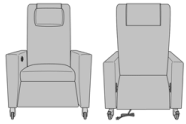

## Carrara Recliner

Carrara Motorized Sleeper Recliner, without Arm Caps, without Battery Pack  
Model: CRSLMTR0011  
32.5W 36D 45H  
25AH 75Ext. Depth

Carrara Motorized Sleeper Recliner, without Arm Caps, with Battery Pack  
Model: CRSLMTR0111  
32.5W 36D 45H  
25AH 75Ext. Depth

Carrara Motorized Sleeper Recliner, with Arm Caps, without Battery Pack  
Model: CRSLMTR1011  
32.5W 36D 45H  
25AH 75Ext. Depth

Carrara Motorized Sleeper Recliner, with Arm Caps, with Battery Pack  
Model: CRSLMTR1111  
32.5W 36D 45H  
25AH 75Ext. Depth