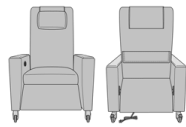

Carrara Motorized Sleeper Recliner, with Solid Surface Arm Caps, with Battery Pack
Model: CRSLMTR2111
32.5W 36D 45H
24.75AH 75Ext. Depth