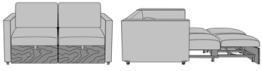

Carrara Sleepover

Carrara Pull-Out Sleeper
Love Seat, with Fusion Seat
Rail
Model: CRPO2AA
64W 38D 36H
26AH 82.5Ext. Depth

Carrara Pull-Out Sleeper
Love Seat, with Upholstered
Seat Rail
Model: CRPO2AB
64W 38D 36H
26AH 82.5Ext. Depth

Carrara Pull-Out Sleeper
Love Seat, with Kwalu Arm
Caps, with Fusion Seat Rail
Model: CRPO2BA
64W 38D 36H
26AH 82.5Ext. Depth

Carrara Pull-Out Sleeper
Love Seat, with Kwalu Arm
Caps, with Upholstered Seat
Rail
Model: CRPO2BB
64W 38D 36H
26AH 82.5Ext. Depth

Carrara Pull-Out Sleeper
Love Seat, with Solid Surface
Arm Caps, with Fusion Seat
Rail
Model: CRPO2CA
64W 38D 36H
25.75AH 82.5Ext. Depth

Carrara Pull-Out Sleeper
Love Seat, with Solid Surface
Arm Caps, with Upholstered
Seat Rail
Model: CRPO2CB
64W 38D 36H
25.75AH 82.5Ext. Depth