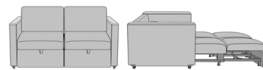

Carrara Sleepover

Carrara Pull-Out Sleeper
Love Seat, with Fusion Seat
Rail
Model: CRPO2AA
64W 38D 36H
26AH 82.5Ext. Depth

Carrara Pull-Out Sleeper
Love Seat, with Upholstered
Seat Rail
Model: CRPO2AB
64W 38D 36H
26AH 82.5Ext. Depth

Carrara Pull-Out Sleeper
Love Seat, with Kwalu Arm
Caps, with Fusion Seat Rail
Model: CRPO2BA
64W 38D 36H
26AH 82.5Ext. Depth

Carrara Pull-Out Sleeper
Love Seat, with Kwalu Arm
Caps, with Upholstered Seat
Rail
Model: CRPO2BB
64W 38D 36H
26AH 82.5Ext. Depth

Carrara Pull-Out Sleeper
Love Seat, with Solid Surface
Arm Caps, with Fusion Seat
Rail
Model: CRPO2CA
64W 38D 36H
25.75AH 82.5Ext. Depth

Carrara Pull-Out Sleeper
Love Seat, with Solid Surface
Arm Caps, with Upholstered
Seat Rail
Model: CRPO2CB
64W 38D 36H
25.75AH 82.5Ext. Depth