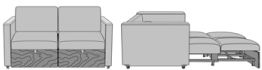

Carrara Sleepover

Carrara Pull-Out Sleeper
Love Seat, with Fusion Seat
Rail
Model: CRPO2AA
64W 38D 36H
26AH 82.5Ext. Depth

Carrara Pull-Out Sleeper
Love Seat, with Upholstered
Seat Rail
Model: CRPO2AB
64W 38D 36H
26AH 82.5Ext. Depth

Carrara Pull-Out Sleeper
Love Seat, with Kwalu Arm
Caps, with Fusion Seat Rail
Model: CRPO2BA
64W 38D 36H
26AH 82.5Ext. Depth

Carrara Pull-Out Sleeper
Love Seat, with Kwalu Arm
Caps, with Upholstered Seat
Rail
Model: CRPO2BB
64W 38D 36H
26AH 82.5Ext. Depth

Carrara Pull-Out Sleeper
Love Seat, with Solid Surface
Arm Caps, with Fusion Seat
Rail
Model: CRPO2CA
64W 38D 36H
25.75AH 82.5Ext. Depth

Carrara Pull-Out Sleeper
Love Seat, with Solid Surface
Arm Caps, with Upholstered
Seat Rail
Model: CRPO2CB
64W 38D 36H
25.75AH 82.5Ext. Depth