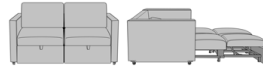

Carrara Sleepover

Carrara Pull-Out Sleeper
Love Seat, with Fusion Seat
Rail
Model: CRPO2AA
64W 38D 36H
26AH 82.5Ext. Depth

Carrara Pull-Out Sleeper
Love Seat, with Upholstered
Seat Rail
Model: CRPO2AB
64W 38D 36H
26AH 82.5Ext. Depth

Carrara Pull-Out Sleeper
Love Seat, with Kwalu Arm
Caps, with Fusion Seat Rail
Model: CRPO2BA
64W 38D 36H
26AH 82.5Ext. Depth

Carrara Pull-Out Sleeper
Love Seat, with Kwalu Arm
Caps, with Upholstered Seat
Rail
Model: CRPO2BB
64W 38D 36H
26AH 82.5Ext. Depth

Carrara Pull-Out Sleeper
Love Seat, with Solid Surface
Arm Caps, with Fusion Seat
Rail
Model: CRPO2CA
64W 38D 36H
25.75AH 82.5Ext. Depth

Carrara Pull-Out Sleeper
Love Seat, with Solid Surface
Arm Caps, with Upholstered
Seat Rail
Model: CRPO2CB
64W 38D 36H
25.75AH 82.5Ext. Depth