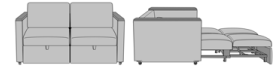

Carrara Sleepover

Carrara Pull-Out Sleeper
Love Seat, with Fusion Seat
Rail
Model: CRPO2AA
64W 38D 36H
26AH 82.5Ext. Depth

Carrara Pull-Out Sleeper
Love Seat, with Upholstered
Seat Rail
Model: CRPO2AB
64W 38D 36H
26AH 82.5Ext. Depth

Carrara Pull-Out Sleeper
Love Seat, with Kwalu Arm
Caps, with Fusion Seat Rail
Model: CRPO2BA
64W 38D 36H
26AH 82.5Ext. Depth

Carrara Pull-Out Sleeper
Love Seat, with Kwalu Arm
Caps, with Upholstered Seat
Rail
Model: CRPO2BB
64W 38D 36H
26AH 82.5Ext. Depth

Carrara Pull-Out Sleeper
Love Seat, with Solid Surface
Arm Caps, with Fusion Seat
Rail
Model: CRPO2CA
64W 38D 36H
25.75AH 82.5Ext. Depth

Carrara Pull-Out Sleeper
Love Seat, with Solid Surface
Arm Caps, with Upholstered
Seat Rail
Model: CRPO2CB
64W 38D 36H
25.75AH 82.5Ext. Depth