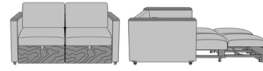

Carrara Sleepover

Carrara Pull-Out Sleeper
Love Seat, with Fusion Seat
Rail
Model: CRPO2AA
64W 38D 36H
26AH 82.5Ext. Depth

Carrara Pull-Out Sleeper
Love Seat, with Upholstered
Seat Rail
Model: CRPO2AB
64W 38D 36H
26AH 82.5Ext. Depth

Carrara Pull-Out Sleeper
Love Seat, with Kwalu Arm
Caps, with Fusion Seat Rail
Model: CRPO2BA
64W 38D 36H
26AH 82.5Ext. Depth

Carrara Pull-Out Sleeper
Love Seat, with Kwalu Arm
Caps, with Upholstered Seat
Rail
Model: CRPO2BB
64W 38D 36H
26AH 82.5Ext. Depth

Carrara Pull-Out Sleeper
Love Seat, with Solid Surface
Arm Caps, with Fusion Seat
Rail
Model: CRPO2CA
64W 38D 36H
25.75AH 82.5Ext. Depth

Carrara Pull-Out Sleeper
Love Seat, with Solid Surface
Arm Caps, with Upholstered
Seat Rail
Model: CRPO2CB
64W 38D 36H
25.75AH 82.5Ext. Depth