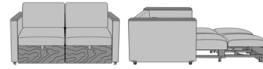

Carrara Pull-Out Sleeper Love Seat, with Fusion Seat Rail
Model: CRPO2AA
64W 38D 36H
26AH 82.5Ext. Depth

Carrara Pull-Out Sleeper Love Seat, with Upholstered Seat Rail
Model: CRPO2AB
64W 38D 36H
26AH 82.5Ext. Depth