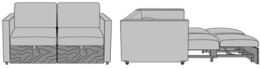

Carrara Pull-Out Sleeper Love Seat, with Fusion Seat Rail
Model: CRPO2AA
64W 38D 36H
26AH 82.5Ext. Depth

Carrara Pull-Out Sleeper Love Seat, with Upholstered Seat Rail
Model: CRPO2AB
64W 38D 36H
26AH 82.5Ext. Depth