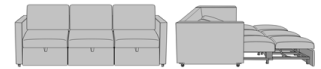

Carrara Pull-Out Sleeper Love Seat, with Fusion Seat Rail
Model: CRPO2AA
64W 38D 36H
26AH 82.5Ext. Depth

Carrara Pull-Out Sleeper Love Seat, with Upholstered Seat Rail
Model: CRPO2AB
64W 38D 36H
26AH 82.5Ext. Depth

Carrara Pull-Out Sleeper Love Seat, with Kwalu Arm Caps, with Fusion Seat Rail
Model: CRPO2BA
64W 38D 36H
26AH 82.5Ext. Depth

Carrara Pull-Out Sleeper Love Seat, with Kwalu Arm Caps, with Upholstered Seat Rail
Model: CRPO2BB
64W 38D 36H
26AH 82.5Ext. Depth