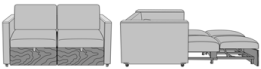

Carrara Pull-Out Sleeper Love Seat, with Fusion Seat Rail
Model: CRPO2AA
64W 38D 36H
26AH 82.5Ext. Depth

Carrara Pull-Out Sleeper Love Seat, with Upholstered Seat Rail
Model: CRPO2AB
64W 38D 36H
26AH 82.5Ext. Depth

Carrara Pull-Out Sleeper Love Seat, with Kwalu Arm Caps, with Fusion Seat Rail
Model: CRPO2BA
64W 38D 36H
26AH 82.5Ext. Depth

Carrara Pull-Out Sleeper Love Seat, with Kwalu Arm Caps, with Upholstered Seat Rail
Model: CRPO2BB
64W 38D 36H
26AH 82.5Ext. Depth