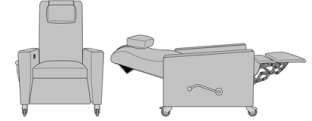

Carrara Sleeper Recliner, with
Solid Surface Arm Caps
Model: CRSS5
32.5W 36D 45H
24.75AH 75Ext. Depth