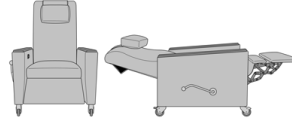

Carrara Sleeper Recliner
Model: CRSL5
32.5W 36D 45H
25AH 75Ext. Depth