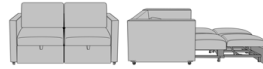

Carrara Pull-Out Sleeper Chair, with Solid Surface Arm Cap, with Upholstered Seat Rail
Model: CRPO1CB
36W 38D 36H
25.75AH 82.5Ext. Depth

Carrara Pull-Out Sleeper Love Seat, with Fusion Seat Rail
Model: CRPO2AA
64W 38D 36H
26AH 82.5Ext. Depth