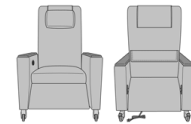

Carrara Sleeper Sofa Armless
69" Sleep Surface, with
Drawers, Upholstered Seat
Rail, Plinth Base
Model: CRFNA5BBA2
69W 35D 33H

Carrara Sleeper Sofa Armless
69" Sleep Surface, with
Drawers, Upholstered Seat
Rail, Locking Casters
Model: CRFNA5BBA3
69W 35D 33H

Carrara Sleeper Recliner
Model: CRSL5
32.5W 36D 45H
25AH 75Ext. Depth

Carrara Sleeper Recliner, with
Solid Surface Arm Caps
Model: CRSS5
32.5W 36D 45H
24.75AH 75Ext. Depth