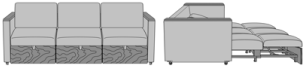

Carrara Pull-Out Sleeper Love Seat, with Solid Surface Arm Caps, with Fusion Seat Rail
Model: CRPO2CA
64W 38D 36H
25.75AH 82.5Ext. Depth

Carrara Pull-Out Sleeper, with
Kwalu Arm Cap, with Fusion
Seat Rail
Model: CRPO3BA
96W 38D 36H
26AH 82.5Ext. Depth

Carrara Pull-Out Sleeper, with
Kwalu Arm Cap, with
Upholstered Seat Rail
Model: CRPO3BB
96W 38D 36H
26AH 82.5Ext. Depth

Carrara Pull-Out Sleeper, with
Solid Surface Arm Cap, with
Fusion Seat Rail
Model: CRPO3CA
96W 38D 36H
26AH 82.5Ext. Depth

Carrara Pull-Out Sleeper, with
Solid Surface Arm Cap, with
Upholstered Seat Rail
Model: CRPO3CB
96W 38D 36H
26AH 82.5Ext. Depth