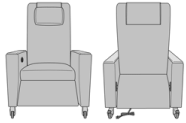

Carrara Motorized Sleeper
Recliner, without Arm Caps,
without Battery Pack
Model: CRSLMTR0011
32.5W 36D 45H
25AH 75Ext. Depth

Carrara Motorized Sleeper Recliner, with Solid Surface Arm Caps, without Battery Pack
Model: CRSLMTR2011
32.5W 36D 45H
24.75AH 75Ext. Depth