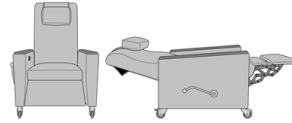

Carrara Sleeper Recliner
Model: CRSL5
32.5W 36D 45H
25AH 75Ext. Depth