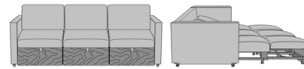

Carrara Pull-Out Sleeper Love Seat, with Fusion Seat Rail
Model: CRPO2AA
64W 38D 36H
26AH 82.5Ext. Depth

Carrara Pull-Out Sleeper Love Seat, with Upholstered Seat Rail
Model: CRPO2AB
64W 38D 36H
26AH 82.5Ext. Depth

Carrara Pull-Out Sleeper Love Seat, with Kwalu Arm Caps, with Fusion Seat Rail
Model: CRPO2BA
64W 38D 36H
26AH 82.5Ext. Depth

Carrara Pull-Out Sleeper Love Seat, with Kwalu Arm Caps, with Upholstered Seat Rail
Model: CRPO2BB
64W 38D 36H
26AH 82.5Ext. Depth