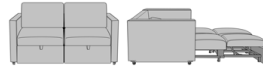

Carrara Pull-Out Sleeper Love Seat, with Upholstered Seat Rail
Model: CRPO2AB
64W 38D 36H
26AH 82.5Ext. Depth