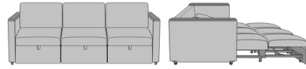

Carrara Pull-Out Sleeper Love Seat, with Solid Surface Arm Caps, with Upholstered Seat Rail
Model: CRPO2CB
64W 38D 36H
25.75AH 82.5Ext. Depth

Carrara Pull-Out Sleeper, with
Kwalu Arm Cap, with Fusion
Seat Rail
Model: CRPO3BA
96W 38D 36H
26AH 82.5Ext. Depth

Carrara Pull-Out Sleeper, with
Kwalu Arm Cap, with
Upholstered Seat Rail
Model: CRPO3BB
96W 38D 36H
26AH 82.5Ext. Depth

Carrara Pull-Out Sleeper, with
Solid Surface Arm Cap, with
Fusion Seat Rail
Model: CRPO3CA
96W 38D 36H
26AH 82.5Ext. Depth

Carrara Pull-Out Sleeper, with
Solid Surface Arm Cap, with
Upholstered Seat Rail
Model: CRPO3CB
96W 38D 36H
26AH 82.5Ext. Depth