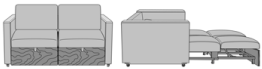

Carrara Pull-Out Sleeper Love Seat, with Fusion Seat Rail
Model: CRPO2AA
64W 38D 36H
26AH 82.5Ext. Depth

Carrara Pull-Out Sleeper Love Seat, with Upholstered Seat Rail
Model: CRPO2AB
64W 38D 36H
26AH 82.5Ext. Depth

Carrara Pull-Out Sleeper Love Seat, with Kwalu Arm Caps, with Fusion Seat Rail
Model: CRPO2BA
64W 38D 36H
26AH 82.5Ext. Depth

Carrara Pull-Out Sleeper Love Seat, with Kwalu Arm Caps, with Upholstered Seat Rail
Model: CRPO2BB
64W 38D 36H
26AH 82.5Ext. Depth