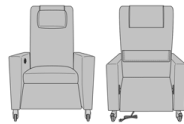

Carrara Sleeper Sofa Armless
69" Sleep Surface, with
Drawers, Upholstered Seat
Rail, Plinth Base
Model: CRFNA5BBA2
69W 35D 33H

Carrara Sleeper Sofa Armless
69" Sleep Surface, with
Drawers, Upholstered Seat
Rail, Locking Casters
Model: CRFNA5BBA3
69W 35D 33H

Carrara Sleeper Recliner
Model: CRSL5
32.5W 36D 45H
25AH 75Ext. Depth

Carrara Sleeper Recliner, with
Solid Surface Arm Caps
Model: CRSS5
32.5W 36D 45H
24.75AH 75Ext. Depth