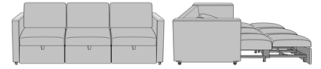

Carrara Pull-Out Sleeper, with Upholstered Seat Rail
Model: CRPO3AB
96W 38D 36H
26AH 82.5Ext. Depth

Carrara Pull-Out Sleeper, with
Kwalu Arm Cap, with Fusion
Seat Rail
Model: CRPO3BA
96W 38D 36H
26AH 82.5Ext. Depth

Carrara Pull-Out Sleeper, with
Kwalu Arm Cap, with
Upholstered Seat Rail
Model: CRPO3BB
96W 38D 36H
26AH 82.5Ext. Depth

Carrara Pull-Out Sleeper, with
Solid Surface Arm Cap, with
Fusion Seat Rail
Model: CRPO3CA
96W 38D 36H
26AH 82.5Ext. Depth

Carrara Pull-Out Sleeper, with
Solid Surface Arm Cap, with
Upholstered Seat Rail
Model: CRPO3CB
96W 38D 36H
26AH 82.5Ext. Depth