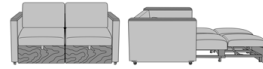

Carrara Pull-Out Sleeper Love Seat, with Kwalu Arm Caps, with Fusion Seat Rail
Model: CRPO2BA
64W 38D 36H
26AH 82.5Ext. Depth