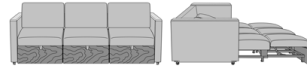

Carrara Pull-Out Sleeper, with Fusion Seat Rail
Model: CRPO3AA
96W 38D 36H
26AH 82.5Ext. Depth

Carrara Pull-Out Sleeper, with
Kwalu Arm Cap, with Fusion
Seat Rail
Model: CRPO3BA
96W 38D 36H
26AH 82.5Ext. Depth

Carrara Pull-Out Sleeper, with
Kwalu Arm Cap, with
Upholstered Seat Rail
Model: CRPO3BB
96W 38D 36H
26AH 82.5Ext. Depth

Carrara Pull-Out Sleeper, with
Solid Surface Arm Cap, with
Fusion Seat Rail
Model: CRPO3CA
96W 38D 36H
26AH 82.5Ext. Depth

Carrara Pull-Out Sleeper, with
Solid Surface Arm Cap, with
Upholstered Seat Rail
Model: CRPO3CB
96W 38D 36H
26AH 82.5Ext. Depth