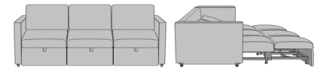

Carrara Pull-Out Sleeper Love Seat, with Fusion Seat Rail
Model: CRPO2AA
64W 38D 36H
26AH 82.5Ext. Depth

Carrara Pull-Out Sleeper Love Seat, with Upholstered Seat Rail
Model: CRPO2AB
64W 38D 36H
26AH 82.5Ext. Depth

Carrara Pull-Out Sleeper Love Seat, with Kwalu Arm Caps, with Fusion Seat Rail
Model: CRPO2BA
64W 38D 36H
26AH 82.5Ext. Depth

Carrara Pull-Out Sleeper Love Seat, with Kwalu Arm Caps, with Upholstered Seat Rail
Model: CRPO2BB
64W 38D 36H
26AH 82.5Ext. Depth