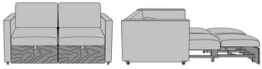

Carrara Pull-Out Sleeper Love Seat, with Fusion Seat Rail
Model: CRPO2AA
64W 38D 36H
26AH 82.5Ext. Depth