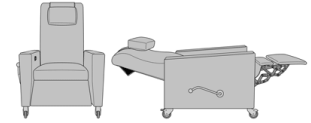

Carrara Sleeper Recliner, with
Solid Surface Arm Caps
Model: CRSS5
32.5W 36D 45H
24.75AH 75Ext. Depth