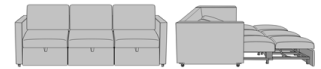

Carrara Pull-Out Sleeper Love Seat, with Solid Surface Arm Caps, with Upholstered Seat Rail
Model: CRPO2CB
64W 38D 36H
25.75AH 82.5Ext. Depth

Carrara Pull-Out Sleeper, with Fusion Seat Rail
Model: CRPO3AA
96W 38D 36H
26AH 82.5Ext. Depth