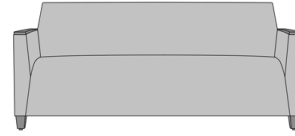

Carrara Sofa, with Arm Caps
Model: CRL3B5
76.5W 30D 34H
26AH