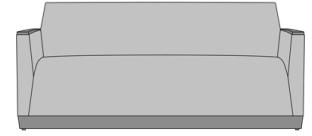

Carrara Sofa, with Arm Caps, Plinth Base
Model: CRL3B6
76.5W 30D 34H
26AH