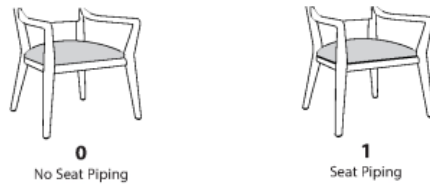

Product Dimensions and Specs

Overall	25.25W 27D 35H
Seat	19W 19D 19H
Arm	26H
Wt.	24 lbs
Wt. Capacity	350 lbs

Product Configurations

Carrara Collection

CRGXXX

Back Upholstery Style

Seat Upholstery Style

Back Height

Note

* Not available with Slat Back (No Upholstery)

Product Statement of Line Images

Carrara Guest Chair, Slat Back, without Seat Piping, Short Back
Model: CRG001
25.25W 25.5D 38H
26AH

Carrara Guest Chair, Slat Back, with Seat Piping, Short Back
Model: CRG011
25.25W 25.5D 38H
26AH