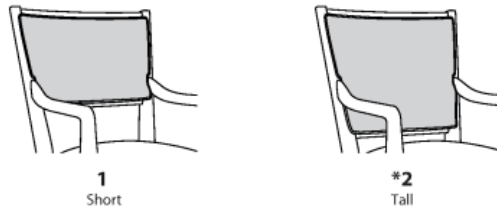

Product Dimensions and Specs

Overall	25.25W 27D 35H
Seat	19W 19D 19H
Arm	26H
Wt.	24 lbs
Wt. Capacity	350 lbs

Product Configurations

Carrara Collection

CRGXXX

Back Upholstery Style

Seat Upholstery Style

Back Height

Note

* Not available with Slat Back (No Upholstery)

Product Statement of Line Images

Carrara Guest Chair, Slat Back, without Seat Piping, Short Back
Model: CRG001
25.25W 25.5D 38H
26AH

Carrara Guest Chair, Slat Back, with Seat Piping, Short Back
Model: CRG011
25.25W 25.5D 38H
26AH