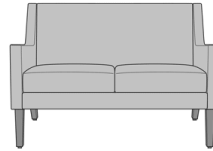

Single

2

Love Seat

3

Sofa

Leg Style

A

Tapered

Back Detail

0

No Detail

1

With Buttons

Product Statement of Line Images

Carini Lounge Chair, without Button Detail
Model: CAR1A0
28.5W 32D 34H
25AH

Carini Lounge Chair, with Button Detail
Model: CAR1A1
28.5W 32D 34H
25AH

Optional Back Button

Back available with or without optional button detail.

Removable Seat Deck

Removable seat deck prevents buildup of debris and provides for easy maintenance.

Number of Seats

Choose from 3 seat styles – lounge chair, love seat, and sofa.