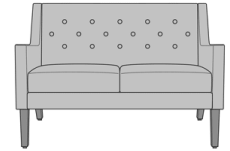

Carini Love Seat, with Button Detail
Model: CAR2A1
50.5W 32D 34H
25AH