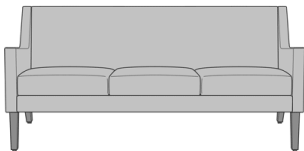

Carini Sofa, without Button Detail
Model: CAR3A0
72.5W 32D 34H
25AH