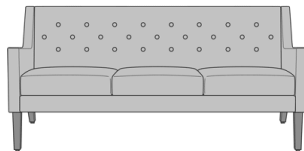

Carini Sofa, with Button Detail
Model: CAR3A1
72.5W 32D 34H
25AH