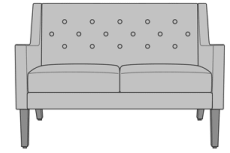

Carini Love Seat, with Button Detail
Model: CAR2A1
50.5W 32D 34H
25AH