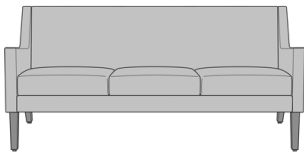

Carini Sofa, without Button Detail
Model: CAR3A0
72.5W 32D 34H
25AH