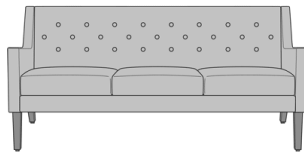

Carini Sofa, with Button Detail
Model: CAR3A1
72.5W 32D 34H
25AH