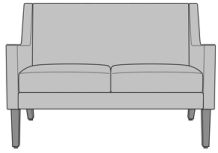

kwalu®

Carini Lounge

Carini Love Seat, without
Button Detail
Model: CAR2A0
50.5W 32D 34H
25AH

Carini Love Seat, with
Button Detail
Model: CAR2A1
50.5W 32D 34H
25AH