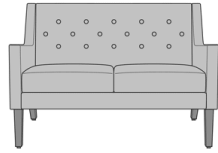

kwalu®

Carini Lounge

Carini Love Seat, without
Button Detail
Model: CAR2A0
50.5W 32D 34H
25AH

Carini Love Seat, with
Button Detail
Model: CAR2A1
50.5W 32D 34H
25AH