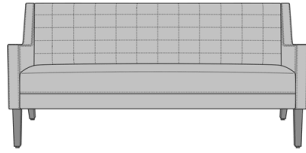

## Carini II Lounge

Carini II Sofa, without Back  
Quilted Stitching Detail  
Model: CARII3A0  
72.5W 32D 34H  
25AH

Carini II Sofa, with Back  
Quilted Stitching Detail  
Model: CARII3A1  
72.5W 32D 34H  
25AH