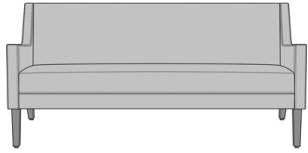

## Carini II Lounge

Carini II Sofa, without Back  
Quilted Stitching Detail  
Model: CARII3A0  
72.5W 32D 34H  
25AH

Carini II Sofa, with Back  
Quilted Stitching Detail  
Model: CARII3A1  
72.5W 32D 34H  
25AH